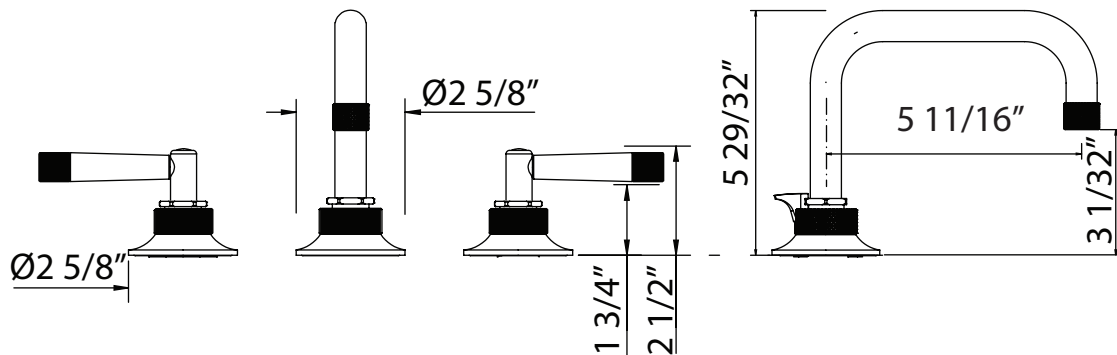

WARRANTY

- Limited Lifetime
- (*) 5-Year Limited Warranty
- (**) No Warranty