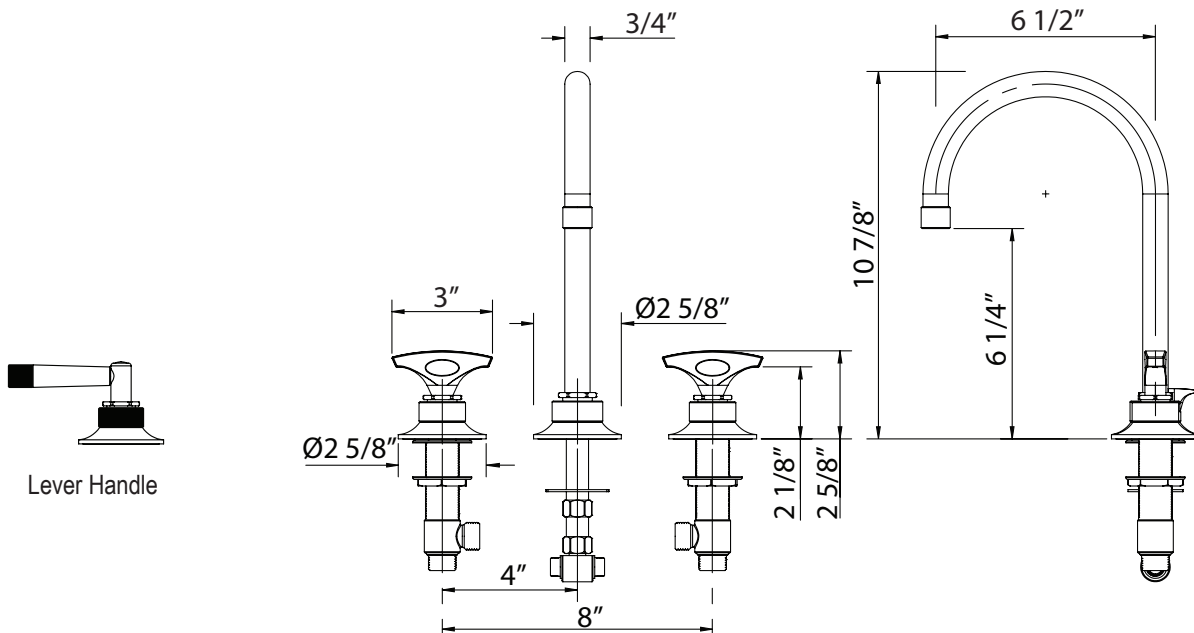

WARRANTY

- Limited lifetime*
- 5 Years Warranty on Satin Gold Finish
- No Warranty on French Brass Finish

Consult your local ROHL showroom for additional information and specifications. For complete warranty details and a list of showrooms, go to www.rohlhome.com.

Certified by IAPMO R&T