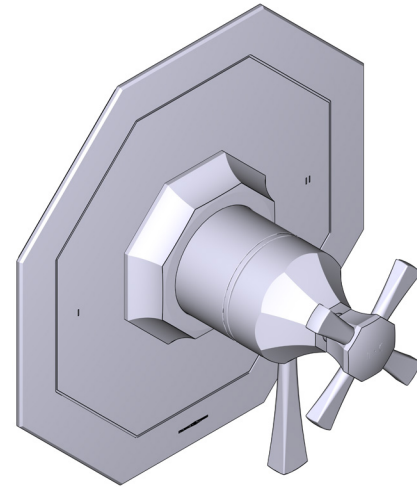

SPECIFICATIONS

DESCRIPTION

- Combines both thermostatic and pressure balance technologies
- “Set it and forget it” temperature control
- Temperature and volume control with diverter
- 2 dedicated functions (CEC Compliant)
- Rough-in valve sold separately:
  - Order R23 therm & pressure balance rough-in valve
  - 1-1/4” R23 extension kit available, order EXT23KIT114
  - 3/4” R23 extension kit available, order EXT23KIT34

CARTRIDGE

- 0-915 (Included)

STANDARDS

- ASME A112.18.1

WARRANTY

- Most products or parts carry “Limited Warranties” against manufacturing defects. For US customers please visit houseofrohl.com/support and for Canadian customers please visit houseofrohl.ca/support for complete product and finish warranty.

Deco™ 1/2” Therm & Pressure Balance Trim with 2 Functions (No Share)

CORE MODEL: U.TDC44W1