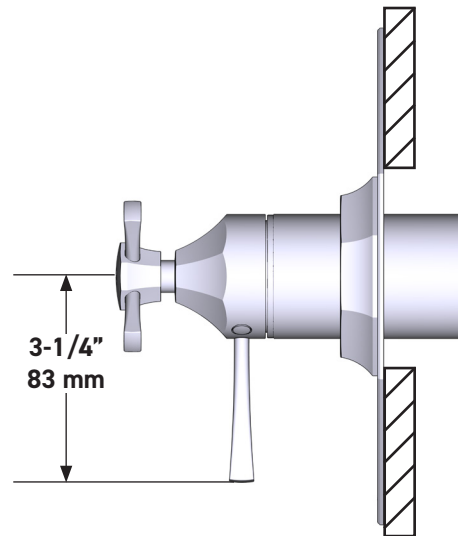

## Deco™ 1/2” Therm & Pressure Balance Trim with 2 Functions (No Share)

**CORE MODEL:** U.TDC44W1

cUPC®

For warranty or additional information, contact:

US Customers

U.S.A.  
[houseofrohl.com/support](http://houseofrohl.com/support)  
1-800-777-9762