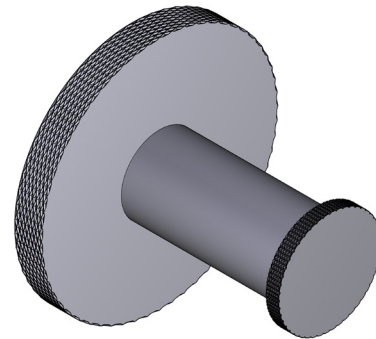

SPECIFICATIONS

DESCRIPTION

- Holds one robe or towel close to your shower or bathing space
- Solid metal die cast construction
- Mounting hardware included
- Complements: Amahle™ Collection

WARRANTY

- Most products or parts carry "Limited Warranties" against manufacturing defects. For US customers please visit houseofrohl.com/support and for Canadian customers please visit houseofrohl.ca/support for complete product and finish warranty.

Canadian Customers

ONTARIO
houseofrohl.ca/support
 1-800-287-5354

ESPECIFICACIONES

DESCRIPCIÓN

- Sostiene una bata o toalla cerca de su ducha o espacio para bañarse
- Construcción robusta de metal fundido a presión
- Hardware de montaje incluido
- Complementos: Colección Amahle™