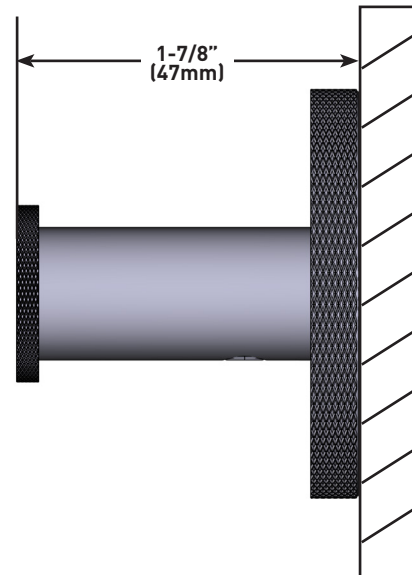

For warranty or additional information, contact:

US Customers

U.S.A.
houseofrohl.com/support
1-800-777-9762

QUEBEC / MARITIMES / WESTERN CANADA
QUÉBEC / MARITIMES / OUEST CANADIEN
QUEBEC / MARITIMOS / CANADA OCCIDENTAL
houseofrohl.ca/support
1-866-473-8442

Canadian Customers

ONTARIO
houseofrohl.ca/support
1-800-287-5354