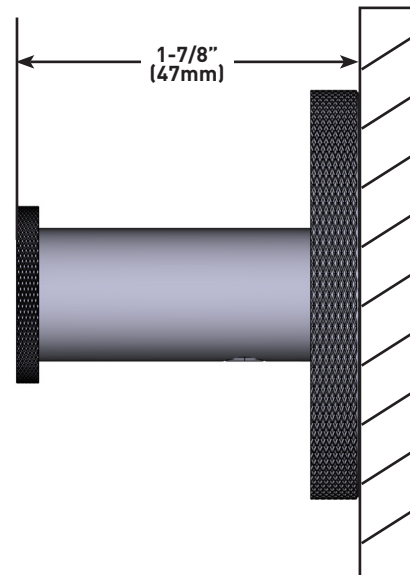

For warranty or additional information, contact:

US Customers

U.S.A.
houseofrohl.com/support
1-800-777-9762

QUEBEC / MARITIMES / WESTERN CANADA
QUÉBEC / MARITIMES / OUEST CANADIEN
QUEBEC / MARITIMOS / CANADA OCCIDENTAL
houseofrohl.ca/support
1-866-473-8442

Canadian Customers

ONTARIO
houseofrohl.ca/support
1-800-287-5354