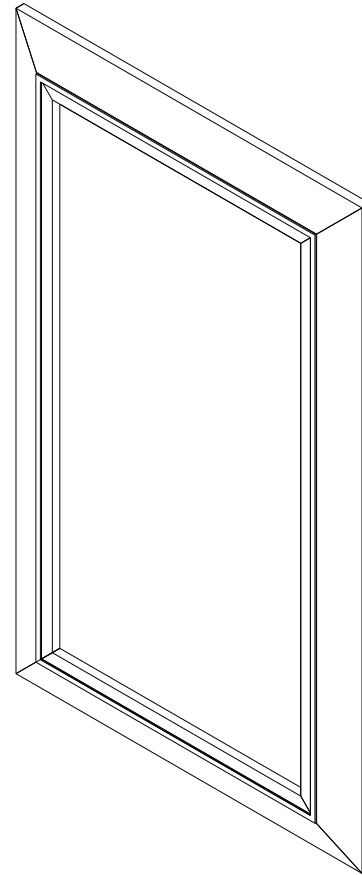

Features

- Mirror with wide oak frame and hand finished metal inlay
- Can be mounted in portrait or landscape orientation

Materials & Construction

- Hardwood frame with stainless steel inlay
- Structural plywood backing
- Includes all required mounting hardware

Options

- Available in:
 CM2440W20369, Light Gray Oak with Brushed Pewter
 CM2440W21068, Weathered Oak Drift with Iron Black
- Compliments Craft Series designs and finishes

Dimensions

Width: 24"

Height: 40"

Model Number Key

PRODUCT LINE	CATEGORY	WIDTH	HEIGHT	STYLE	FINISH OPTIONS
C = Craft Series	M = Mirror	24"	40"	W = Wood Mirror	(See above)

Wood Mirror with Metal Inlay CM2440W