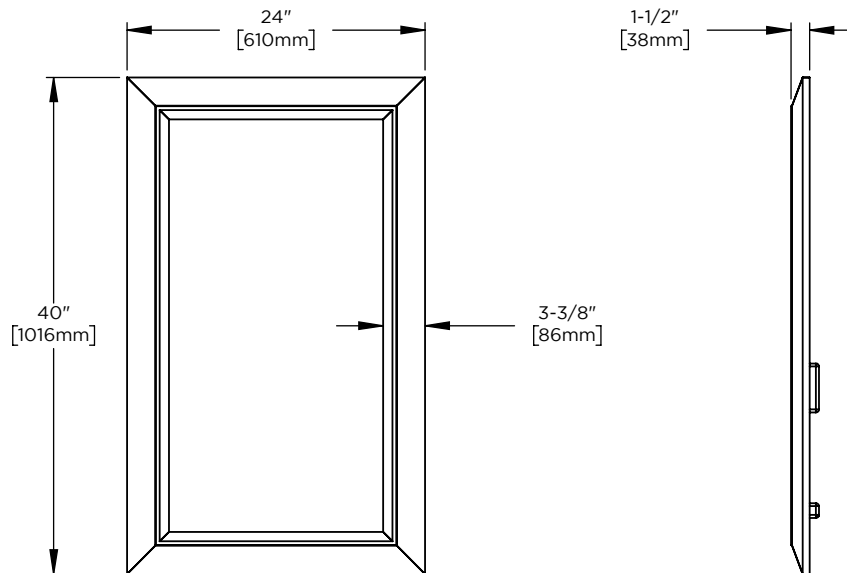

Features

- Mirror with wide oak frame and hand finished metal inlay
- Can be mounted in portrait or landscape orientation

Materials & Construction

- Hardwood frame with stainless steel inlay
- Structural plywood backing
- Includes all required mounting hardware

Options

- Available in:
 CM2440W20369, Light Gray Oak with Brushed Pewter
 CM2440W21068, Weathered Oak Drift with Iron Black
- Compliments Craft Series designs and finishes

Dimensions

Width: 24"

Height: 40"

Model Number Key

PRODUCT LINE	CATEGORY	WIDTH	HEIGHT	STYLE	FINISH OPTIONS
C = Craft Series	M = Mirror	24"	40"	W = Wood Mirror	(See above)

Wood Mirror with Metal Inlay CM2440W