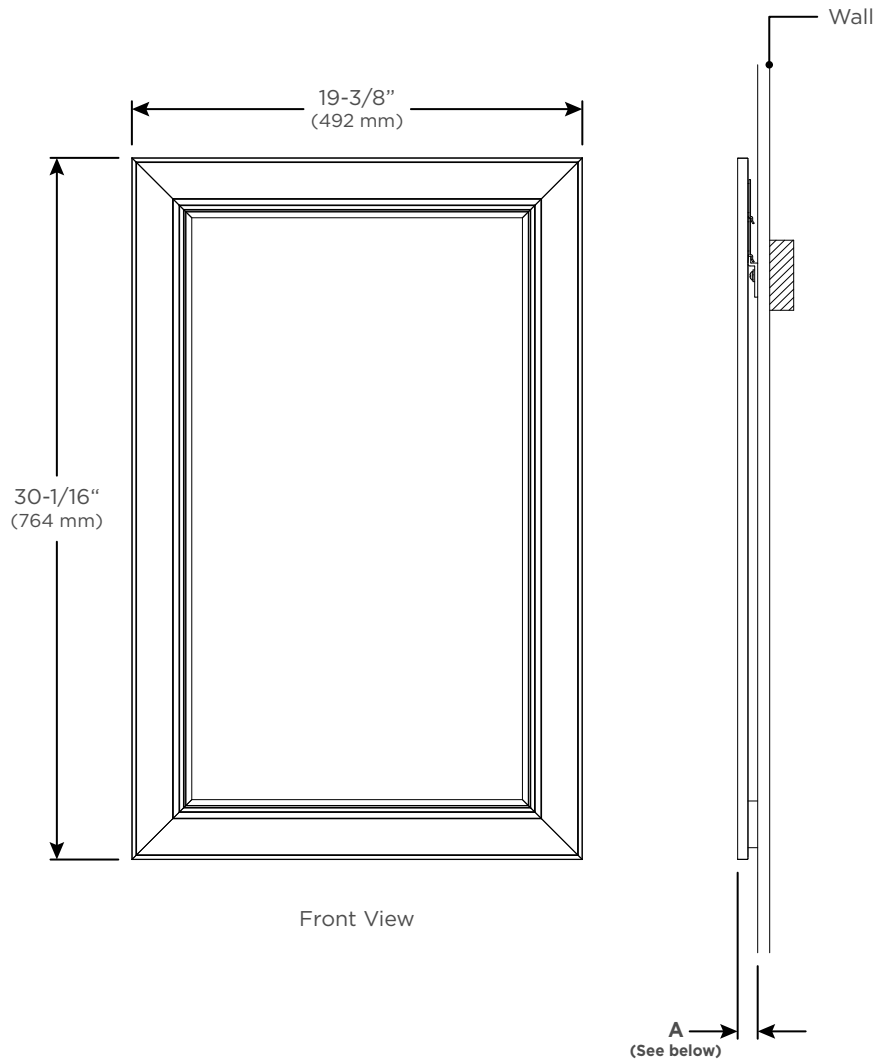

### Features

- Metal Framed Wall Mirror
- Color and style matched to Main Line cabinets
- Easy installation

### Dimensions

Width: 19-3/8" (492 mm)  
 Height: 30-1/16" (764 mm)  
 Depth: See page 2 for dimensions

(Merion Option Shown)

Bryn Mawr

Merion

Rosemont

See page 2 for frame dimensions.

### Model Number Key

	Width	Height	Frame Style	Frame Finish
DM	20	30	BM = Bryn Mawr ME = Merion RM = Rosemont	66 = Nickel 67 = Vintage Brass 74 = Brushed Black 75 = Brushed Bronze 76 = Chrome 77 = Polished Nickel

Dimensions projected from wall			
Recessed Mount			
	Bryn Mawr	Merion	Rosemont
	15/16" (24 mm)	7/8" (22 mm)	1-3/16" (30 mm)
<b>A=</b>	15/16" (24 mm)	7/8" (22 mm)	1-3/16" (30 mm)