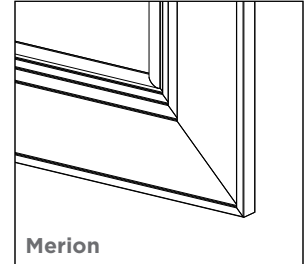

### Features

- Metal Framed Wall Mirror
- Color and style matched to Main Line cabinets
- Easy installation

### Dimensions

Width: 19-3/8" (492 mm)  
 Height: 30-1/16" (764 mm)  
 Depth: See page 2 for dimensions

(Merion Option Shown)

Bryn Mawr

Merion

Rosemont

See page 2 for frame dimensions.

### Model Number Key

	Width	Height	Frame Style	Frame Finish
DM	20	30	BM = Bryn Mawr ME = Merion RM = Rosemont	66 = Nickel 67 = Vintage Brass 74 = Brushed Black 75 = Brushed Bronze 76 = Chrome 77 = Polished Nickel