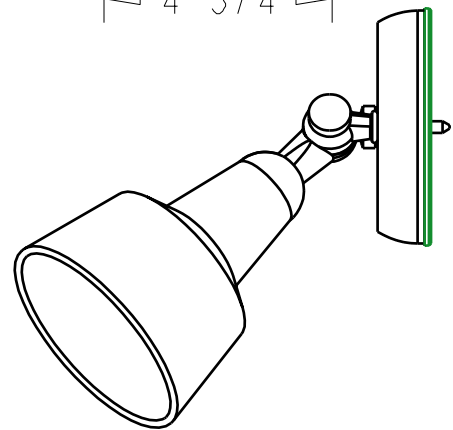

Use with 50 or 75 watt
short PAR 30 lamps

Remcraft Lighting Products - Miami, FL 33054

Part #

Material

2030 Series

SCALE 0.250