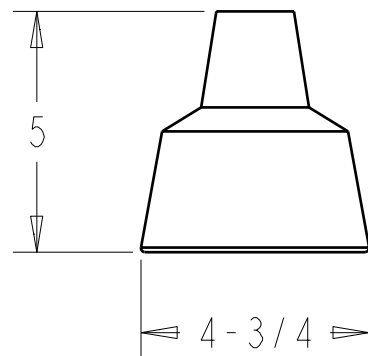

Use with 50 or 75 watt
short PAR 30 lamps

Remcraft Lighting Products - Miami, FL 33054

Part #

Material

2030 Series

SCALE 0.250