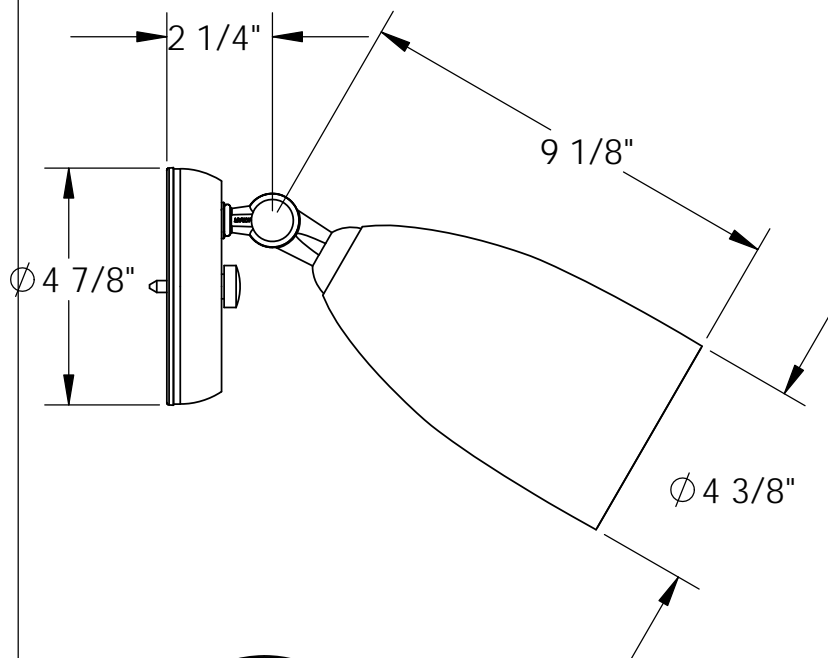

# 1070 series

- 1072 - White
- 1074 - Satin aluminum
- 1076 - Bronze

Maximum angle

Use with Maximum  
100 watt Type PAR or  
BR-30 lamp

Suitable for wet locations  
when aimed below the  
horizontal and caulked to  
the mounting surface