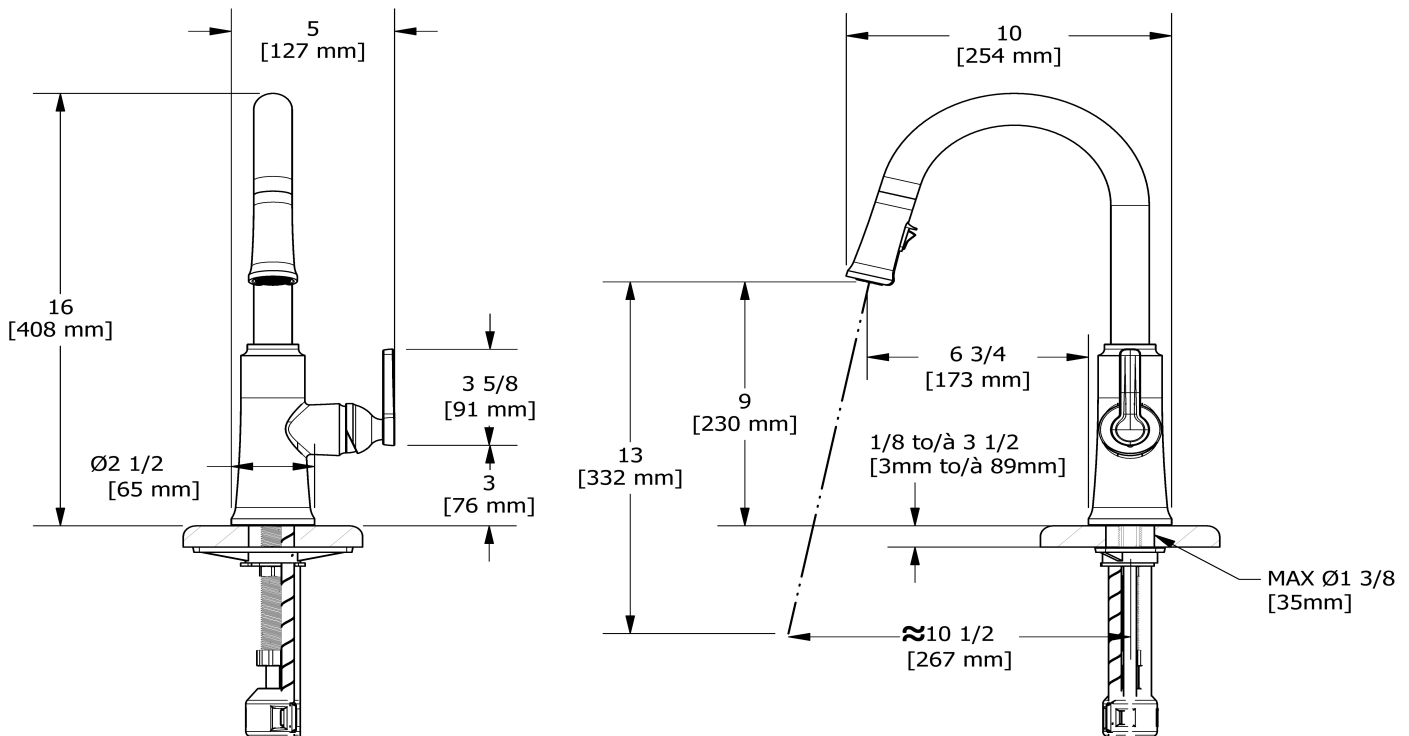

Certifications

- CSA B125.1
- NSF/ANSI standard 61 and 372
- ASME A112.18.1

Sizes, models and finishes may differ from thoses presented.

Warranty

This **Riobel Inc.** product you have purchased carries a Limited Lifetime Warranty on the chrome, PVD finish, blacks and all working parts and is guaranteed from the initial purchase date against all manufacturing defects. All other finishes, including plastic components, are guaranteed for one year. All electric and/or electronic parts are covered by a 5-year limited warranty.

Customer Service

Ontario, West Canada : 888-287-5354 Quebec, Maritimes, United States : 866-473-8442