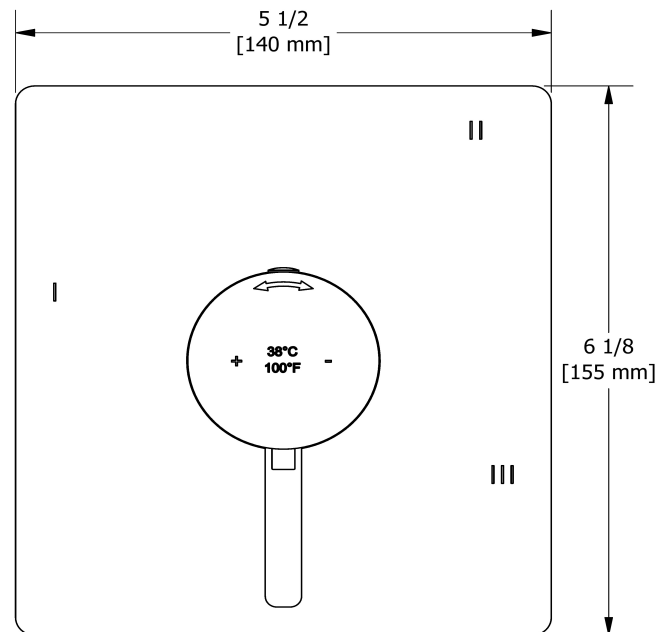

Sizes, models and finishes may differ from thoses presented.

Warranty

This **Riobel Inc.** product you have purchased carries a Limited Lifetime Warranty on the chrome, PVD finish, blacks and all working parts and is guaranteed from the initial purchase date against all manufacturing defects. All other finishes, including plastic components, are guaranteed for one year. All electric and/or electronic parts are covered by a 5-year limited warranty.

Customer Service

Ontario, West Canada : 888-287-5354 Quebec, Maritimes, United States : 866-473-8442