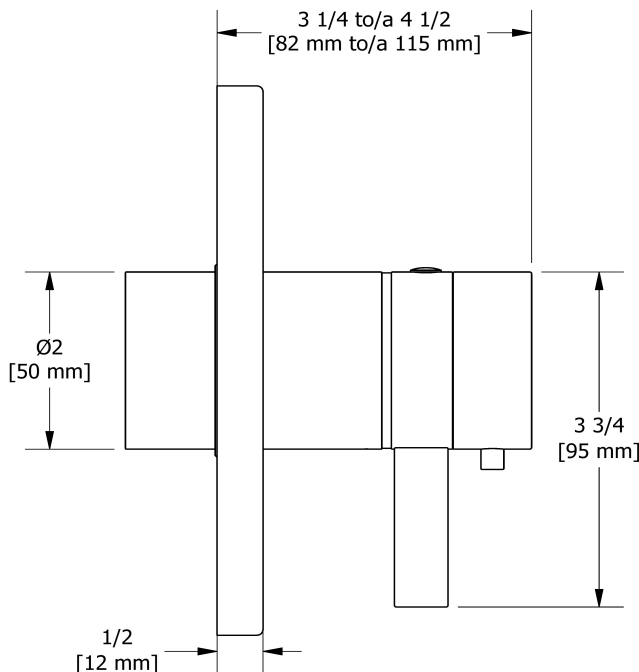

Sizes, models and finishes may differ from thoses presented.

Warranty

This **Riobel Inc.** product you have purchased carries a Limited Lifetime Warranty on the chrome, PVD finish, blacks and all working parts and is guaranteed from the initial purchase date against all manufacturing defects. All other finishes, including plastic components, are guaranteed for one year. All electric and/or electronic parts are covered by a 5-year limited warranty.

Customer Service

Ontario, West Canada : 888-287-5354 Quebec, Maritimes, United States : 866-473-8442