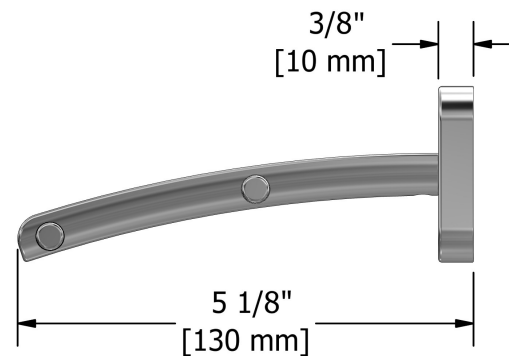

60 cm (24") double towel bar
SA6

Specifications

Description

- 4 anchor points

Available colors

- C : Chrome
- PN : Polished Nickel (PVD)

Sizes, models and finishes may differ from those presented.

Warranty