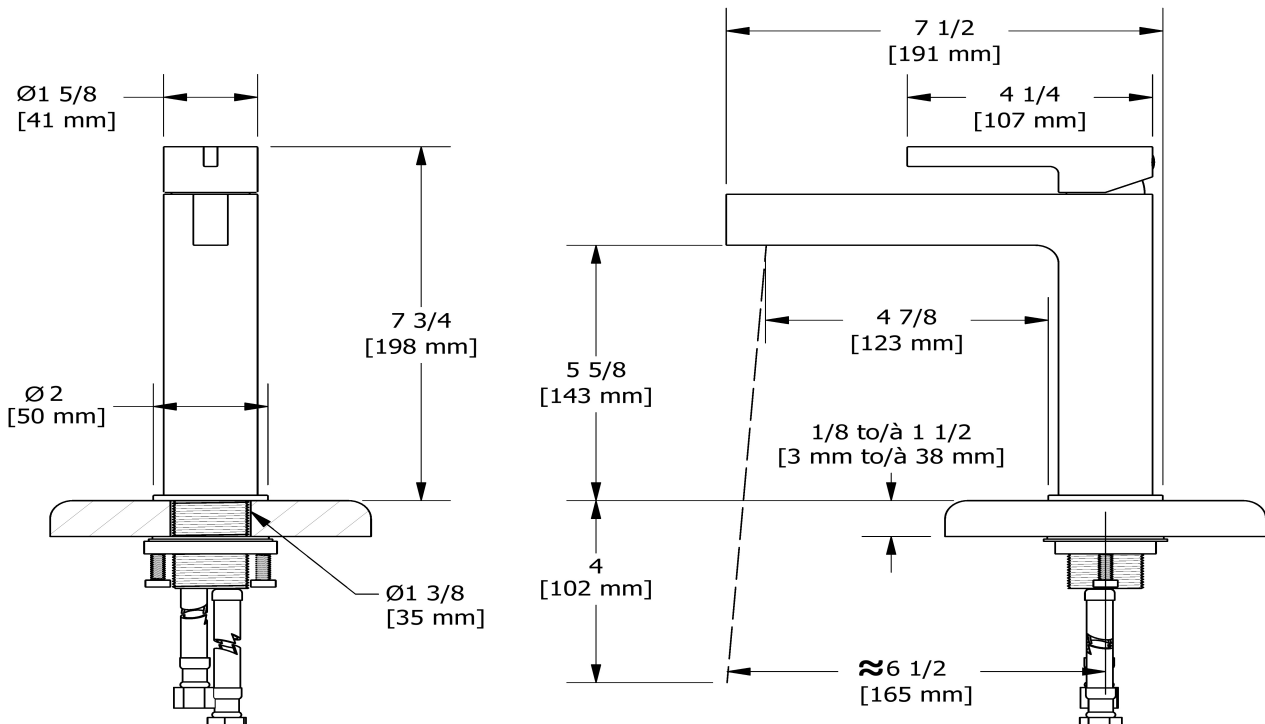

Single hole lavatory faucet
PXS01

Specifications

Descriptions

- Push drain
- Ceramic cartridge
- 3/8" speedway compression
- Drilling hole diameter = 1 3/8 (35mm)

Available colors

- C : Chrome

Available flow

- 3.7 L/min, 1 gpm (US) 60psi *

EPA certification applicable to the indicated model only

Certifications

- CSA B125.1
- NSF/ANSI standard 61 and 372
- ASME A112.18.1
- CMR248 Approval
- ADA

Sizes, models and finishes may differ from those presented.