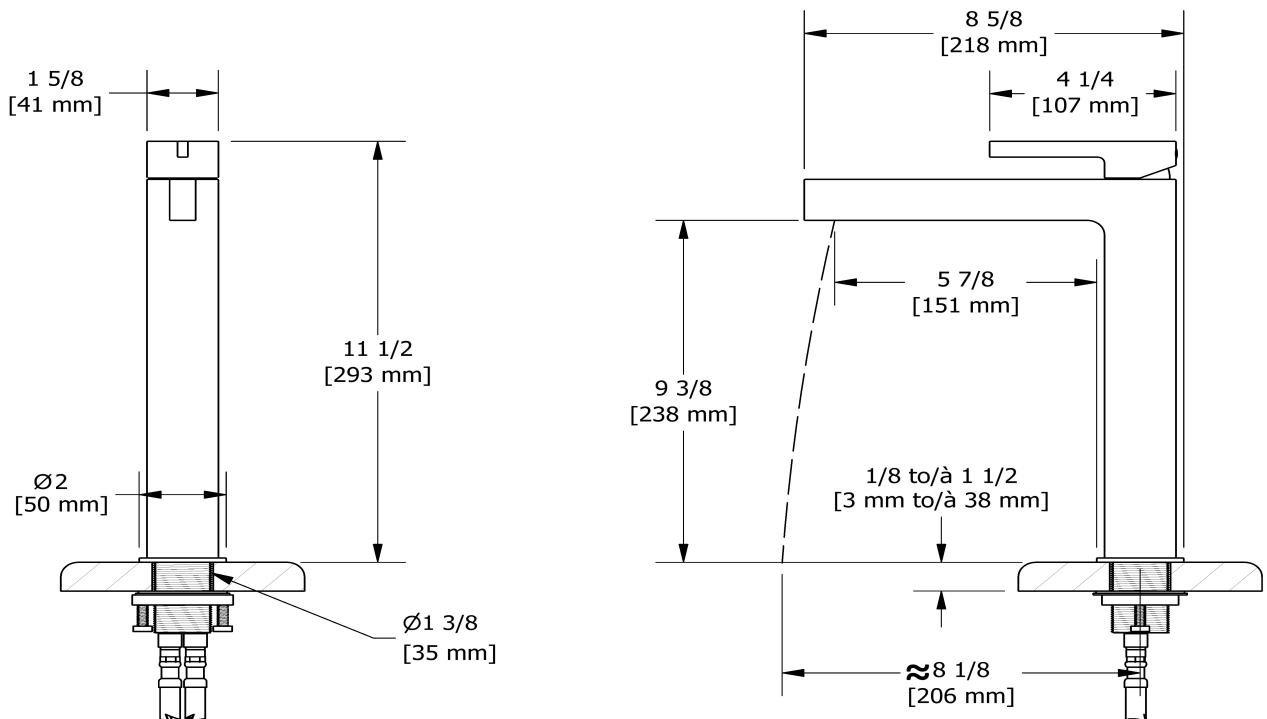

Sizes, models and finishes may differ from those presented.

Warranty

This **Riobel Inc.** product you have purchased carries a Limited Lifetime Warranty on the chrome, PVD finish, blacks and all working parts and is guaranteed from the initial purchase date against all manufacturing defects. All other finishes, including plastic components, are guaranteed for one year. All electric and/or electronic parts are covered by a 5-year limited warranty.

Customer Service

Ontario, West Canada : 888-287-5354 Quebec, Maritimes, United States : 866-473-8442