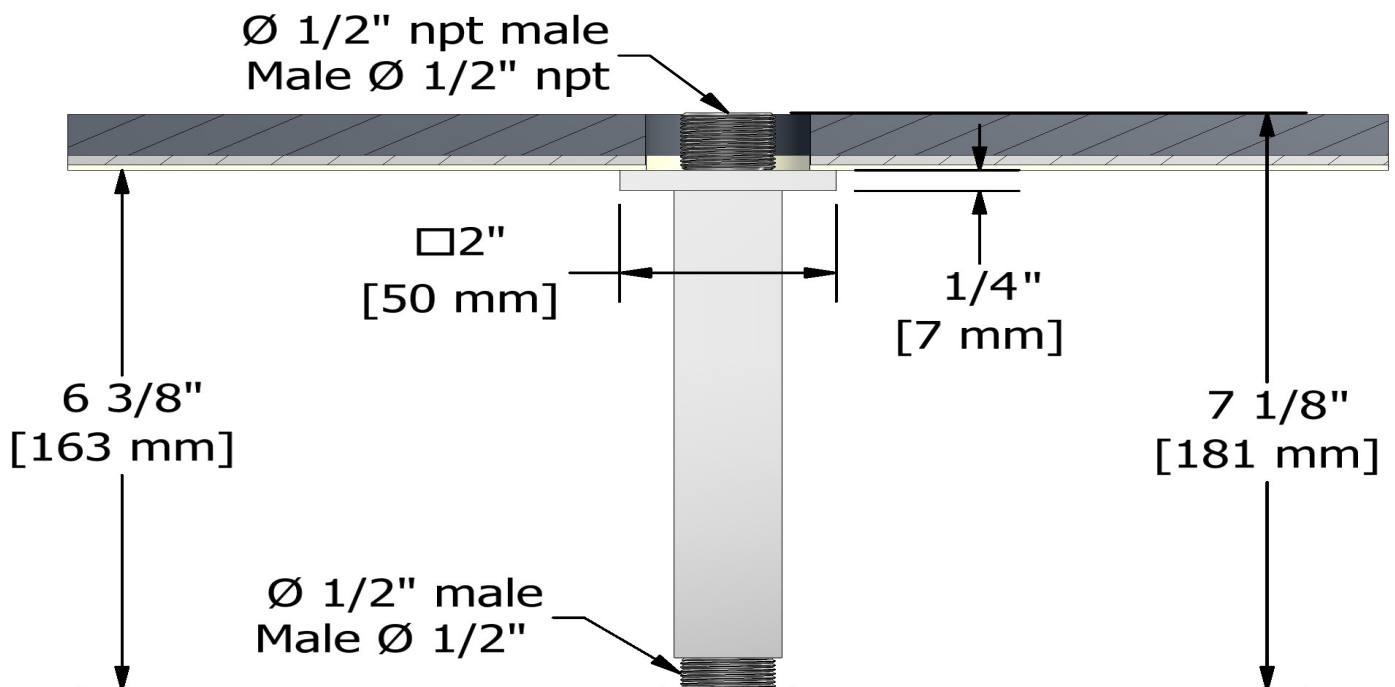

Sizes, models and finishes may differ from thoses presented.

Warranty

This **Riobel Inc.** product you have purchased carries a Limited Lifetime Warranty on the chrome, PVD finish, blacks and all working parts and is guaranteed from the initial purchase date against all manufacturing defects. All other finishes, including plastic components, are guaranteed for one year. All electric and/or electronic parts are covered by a 5-year limited warranty.

Customer Service

Ontario, West Canada : 888-287-5354 Quebec, Maritimes, United States : 866-473-8442