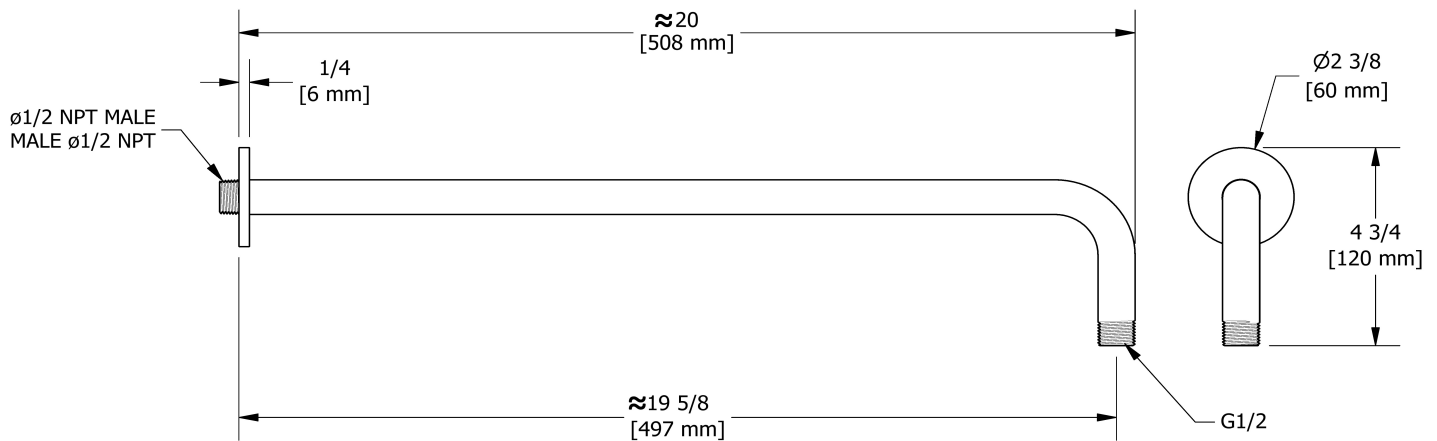

50 cm (20") shower arm

513

Specifications

Descriptions

- 1/2" inlet male NPT
- Round flange

Available colors

- C : Chrome
- BN : Brushed Nickel (PVD)
- PN : Polished Nickel (PVD)

Sizes, models and finishes may differ from those presented.