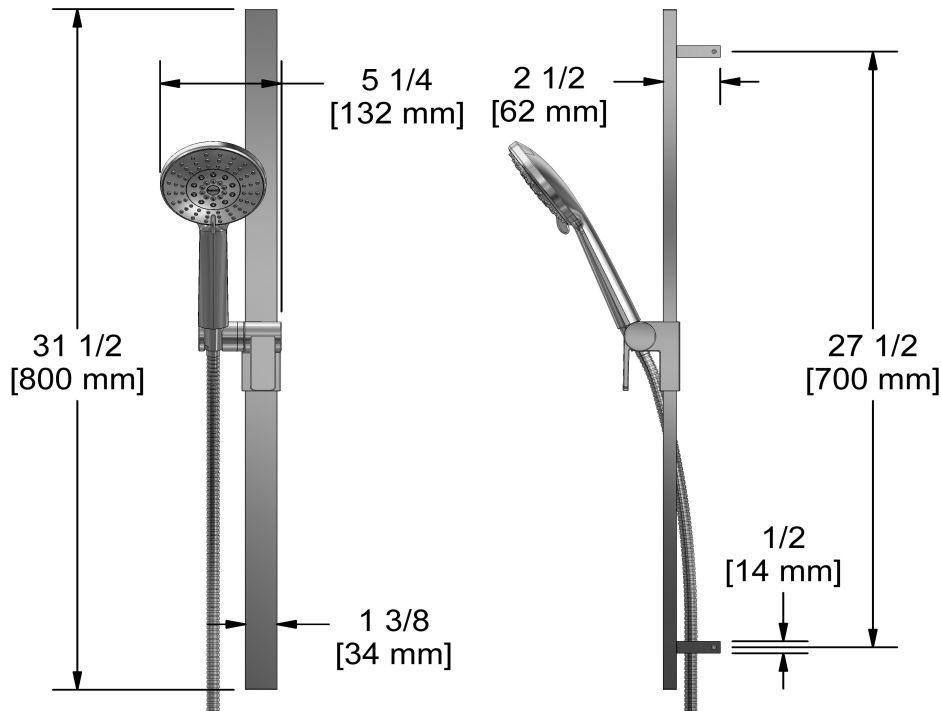

Certifications

- CSA B125.1
- ASME A112.18.1
- CMR248 Approval

Sizes, models and finishes may differ from those presented.

Warranty

This **Riobel Inc.** product you have purchased carries a Limited Lifetime Warranty on the chrome, PVD finish, blacks and all working parts and is guaranteed from the initial purchase date against all manufacturing defects. All other finishes, including plastic components, are guaranteed for one year. All electric and/or electronic parts are covered by a 5-year limited warranty.

Customer Service

Ontario, West Canada : 888-287-5354 Quebec, Maritimes, United States : 866-473-8442