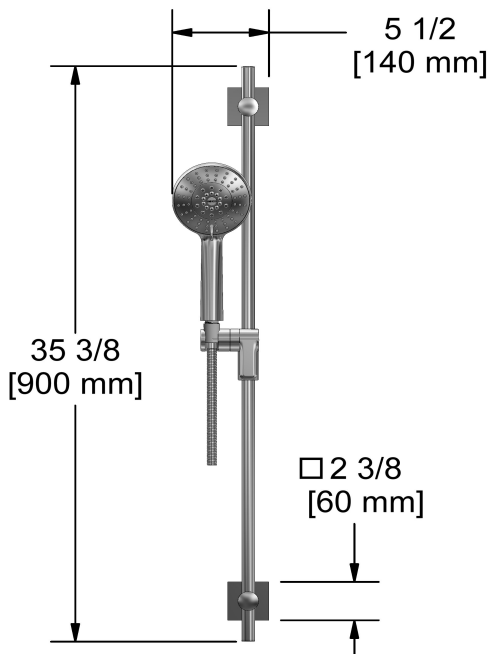

Certifications

- CSA B125.1
- ASME A112.18.1
- CMR248 Approval

Sizes, models and finishes may differ from thoses presented.

Warranty

This **Riobel Inc.** product you have purchased carries a Limited Lifetime Warranty on the chrome, PVD finish, blacks and all working parts and is guaranteed from the initial purchase date against all manufacturing defects. All other finishes, including plastic components, are guaranteed for one year. All electric and/or electronic parts are covered by a 5-year limited warranty.

Customer Service

Ontario, West Canada : 888-287-5354 Quebec, Maritimes, United States : 866-473-8442