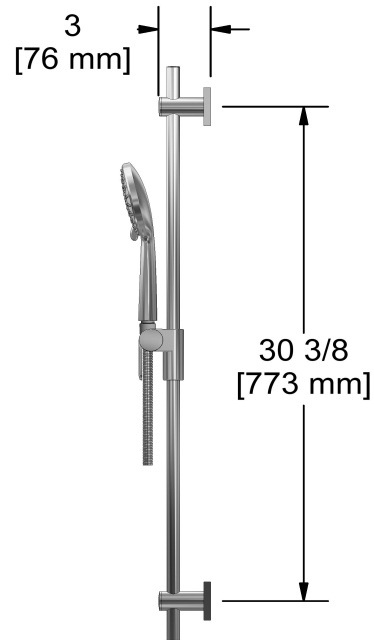

Certifications

- CSA B125.1
- ASME A112.18.1
- CMR248 Approval

Sizes, models and finishes may differ from thoses presented.

Warranty

This **Riobel Inc.** product you have purchased carries a Limited Lifetime Warranty on the chrome, PVD finish, blacks and all working parts and is guaranteed from the initial purchase date against all manufacturing defects. All other finishes, including plastic components, are guaranteed for one year. All electric and/or electronic parts are covered by a 5-year limited warranty.

Customer Service

Ontario, West Canada : 888-287-5354 Quebec, Maritimes, United States : 866-473-8442