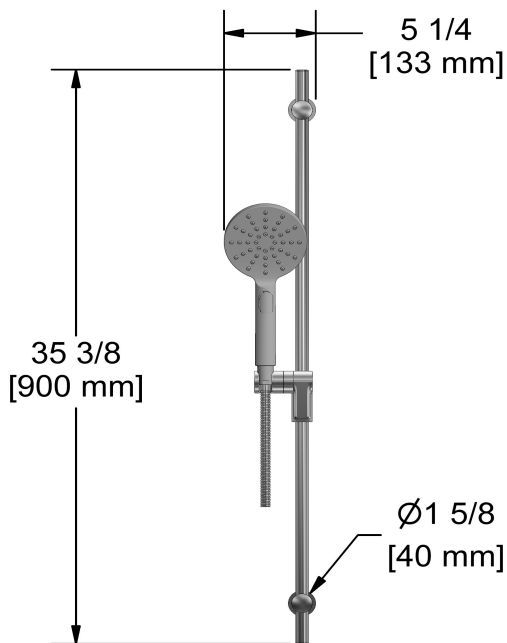

Certifications

- CSA B125.1
- ASME A112.18.1
- CMR248 Approval

Sizes, models and finishes may differ from those presented.

Warranty

This **Riobel Inc.** product you have purchased carries a Limited Lifetime Warranty on the chrome, PVD finish, blacks and all working parts and is guaranteed from the initial purchase date against all manufacturing defects. All other finishes, including plastic components, are guaranteed for one year. All electric and/or electronic parts are covered by a 5-year limited warranty.

Customer Service

Ontario, West Canada : 888-287-5354 Quebec, Maritimes, United States : 866-473-8442