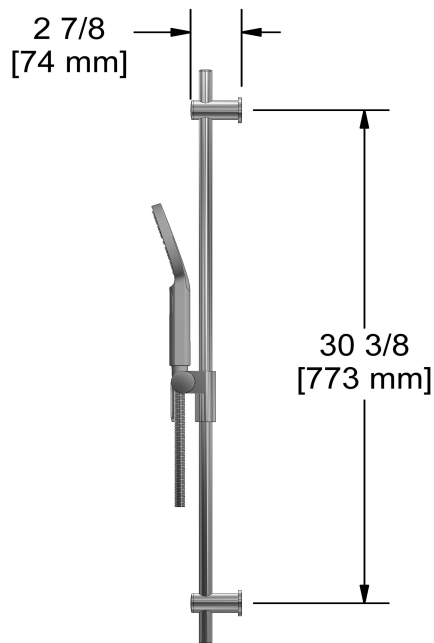

Certifications

- CSA B125.1
- ASME A112.18.1
- CMR248 Approval

Sizes, models and finishes may differ from those presented.

Warranty

This **Riobel Inc.** product you have purchased carries a Limited Lifetime Warranty on the chrome, PVD finish, blacks and all working parts and is guaranteed from the initial purchase date against all manufacturing defects. All other finishes, including plastic components, are guaranteed for one year. All electric and/or electronic parts are covered by a 5-year limited warranty.

Customer Service

Ontario, West Canada : 888-287-5354 Quebec, Maritimes, United States : 866-473-8442