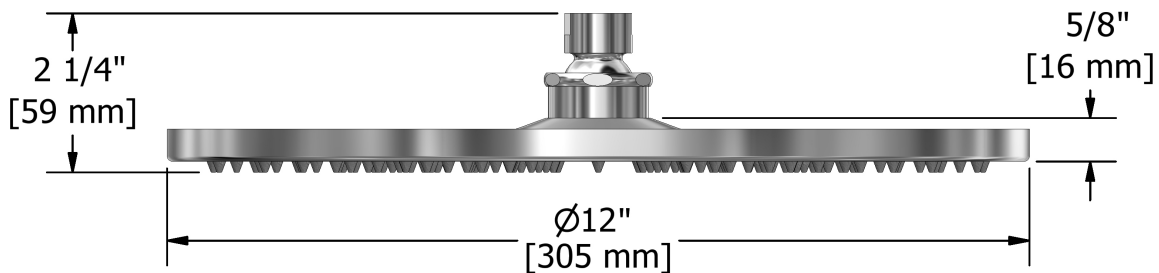

Sizes, models and finishes may differ from those presented.

Warranty

This **Riobel Inc.** product you have purchased carries a Limited Lifetime Warranty on the chrome, PVD finish, blacks and all working parts and is guaranteed from the initial purchase date against all manufacturing defects. All other finishes, including plastic components, are guaranteed for one year. All electric and/or electronic parts are covered by a 5-year limited warranty.

Customer Service

Ontario, West Canada : 888-287-5354 Quebec, Maritimes, United States : 866-473-8442