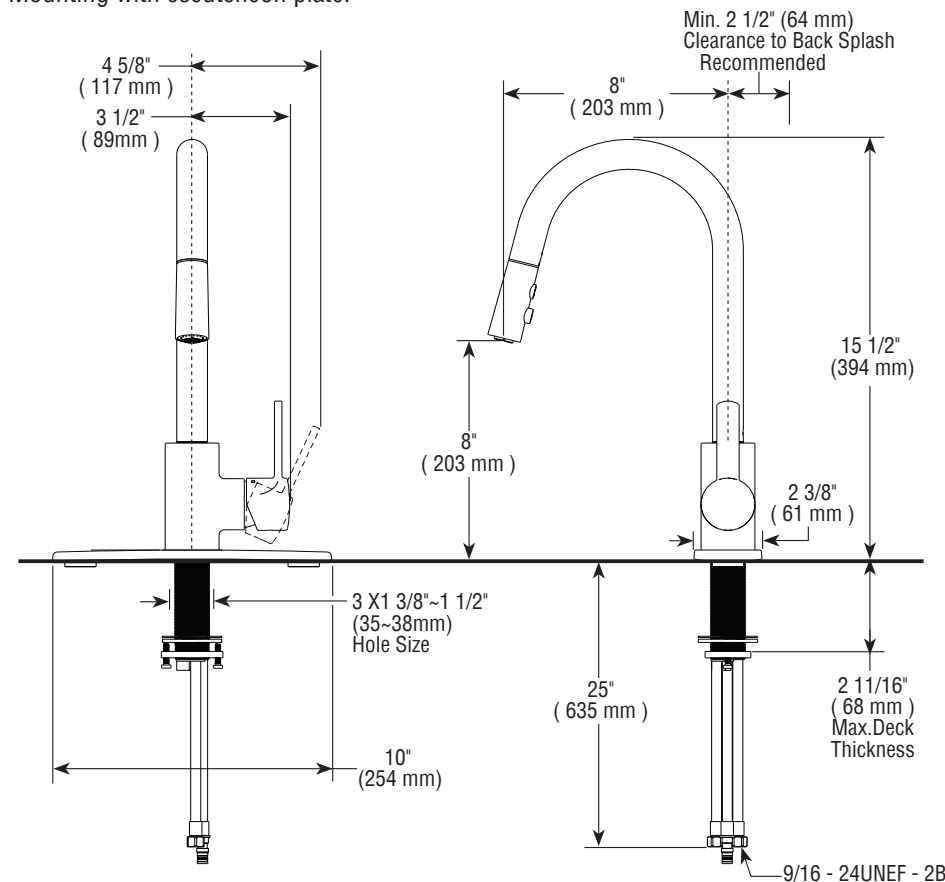

PEERLESS®

Mounting without escutcheon plate:

Mounting with escutcheon plate:

P7946LF-▲
P7946LF-▲-1.0

KITCHEN FAUCET:

- Single Handle Deck Mount
- 1 or 3 Hole Sink Applications

STANDARD SPECIFICATIONS:

- Max. flow rate 1.5 gpm @ 60 psi, 5.7 L/min @ 414kPa (P7946LF-▲)
- Max. flow rate 1.0 gpm @ 60 psi, 3.8 L/min @ 414kPa (P7946LF-▲-1.0)
- One or three hole mount (escutcheon included)
- Spout rotates 360°
- Ceramic cartridge
- Pull-down wand operates in an aerated or spray mode via a toggle diverter with 25" (635 mm) hose
- Dual integral check valves in sprayer
- Red/Blue indicator markings
- Polymer braided flexible supply hose with with 3/8" compression fitting