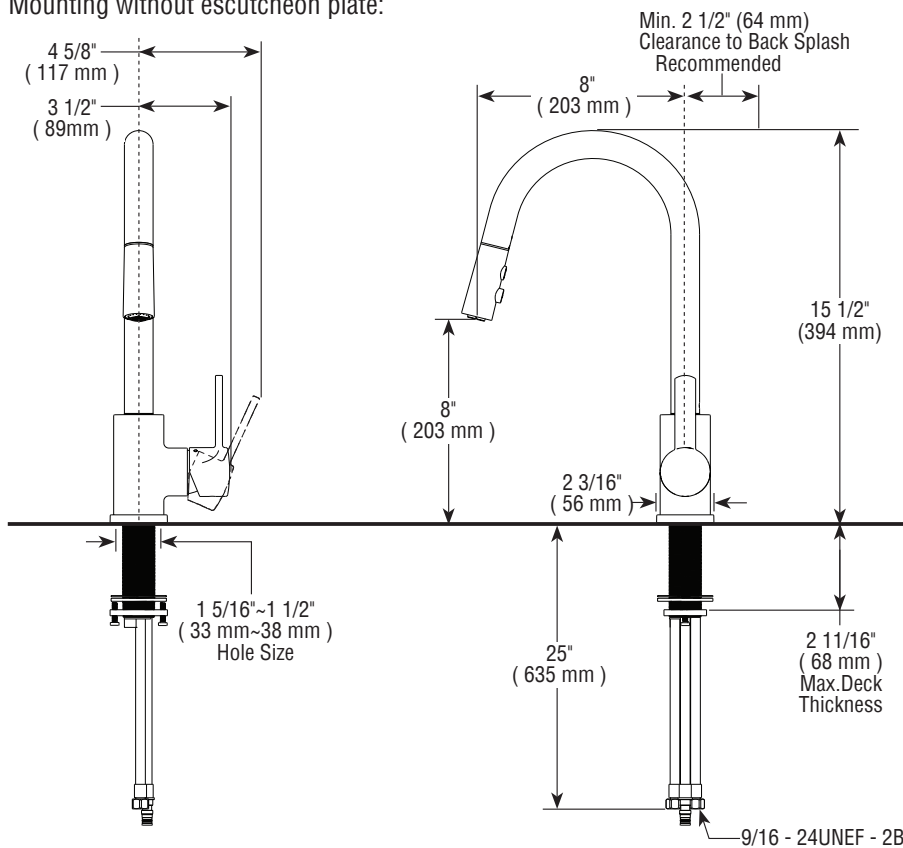

PEERLESS®

Mounting without escutcheon plate:

Mounting with escutcheon plate:

P7946LF-▲
P7946LF-▲-1.0

KITCHEN FAUCET:

- Single Handle Deck Mount
- 1 or 3 Hole Sink Applications

STANDARD SPECIFICATIONS:

- Max. flow rate 1.5 gpm @ 60 psi, 5.7 L/min @ 414kPa (P7946LF-▲)
- Max. flow rate 1.0 gpm @ 60 psi, 3.8 L/min @ 414kPa (P7946LF-▲-1.0)
- One or three hole mount (escutcheon included)
- Spout rotates 360°
- Ceramic cartridge
- Pull-down wand operates in an aerated or spray mode via a toggle diverter with 25" (635 mm) hose
- Dual integral check valves in sprayer
- Red/Blue indicator markings
- Polymer braided flexible supply hose with with 3/8" compression fitting