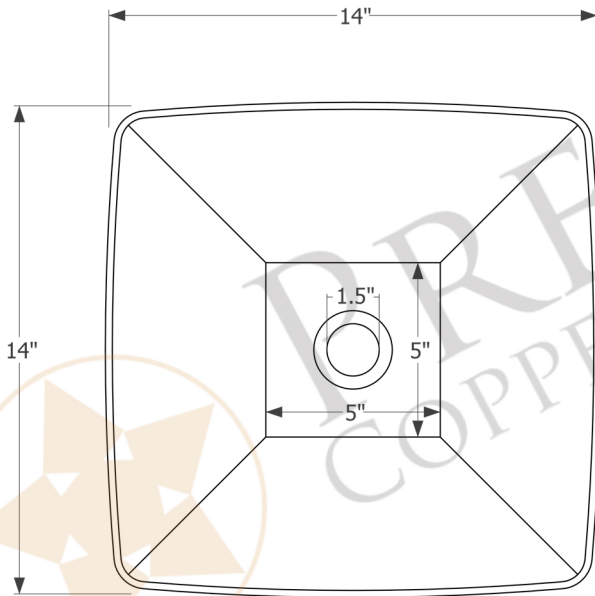

PREMIER
COPPER PRODUCTS

MODEL NUMBER: VSQ14WDB

- * Description: 14" Square Hammered Copper Vessel Sink w/
Wired Rim
- * Outer Dimension: 14" x 14" x 4"
- * Rim: .25" Wired
- * Drain Opening: 1.5"
- * Finish: Oil Rubbed Bronze