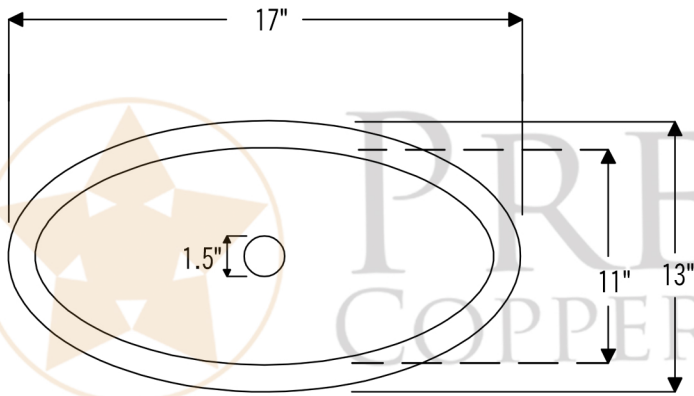

PREMIER
COPPER PRODUCTS

MODEL NUMBER: V017SKPC

- Description: 17" Compact Oval Skirted Vessel
  Hammered Copper Sink in Polished Copper
- Outer Dimension: 17" x 13" x 5"
- Inner Dimension: 15" x 11" x 3"
- Rim: 1"
- Skirt Height: 3"
- Drain Opening: 1.5"
- Finish: Polished Copper

CODE/STANDARD COMPLIANCE

* IAPMO/cUPC LISTED

THIS PRODUCT IS HAND CRAFTED, SMALL VARIANCES IN COLOR AND SIZE MAY OCCUR.
DO NOT MAKE ANY INSTALLATION CUTS UNTIL YOU RECEIVE YOUR ITEM(S).