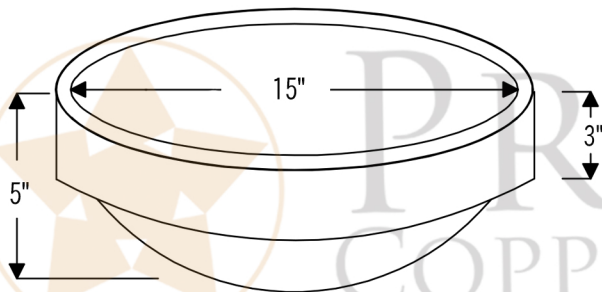

PREMIER
COPPER PRODUCTS

MODEL NUMBER: V017SKPC

- Description: 17" Compact Oval Skirted Vessel
  Hammered Copper Sink in Polished Copper
- Outer Dimension: 17" x 13" x 5"
- Inner Dimension: 15" x 11" x 3"
- Rim: 1"
- Skirt Height: 3"
- Drain Opening: 1.5"
- Finish: Polished Copper

CODE/STANDARD COMPLIANCE

* IAPMO/cUPC LISTED

THIS PRODUCT IS HAND CRAFTED, SMALL VARIANCES IN COLOR AND SIZE MAY OCCUR.
DO NOT MAKE ANY INSTALLATION CUTS UNTIL YOU RECEIVE YOUR ITEM(S).