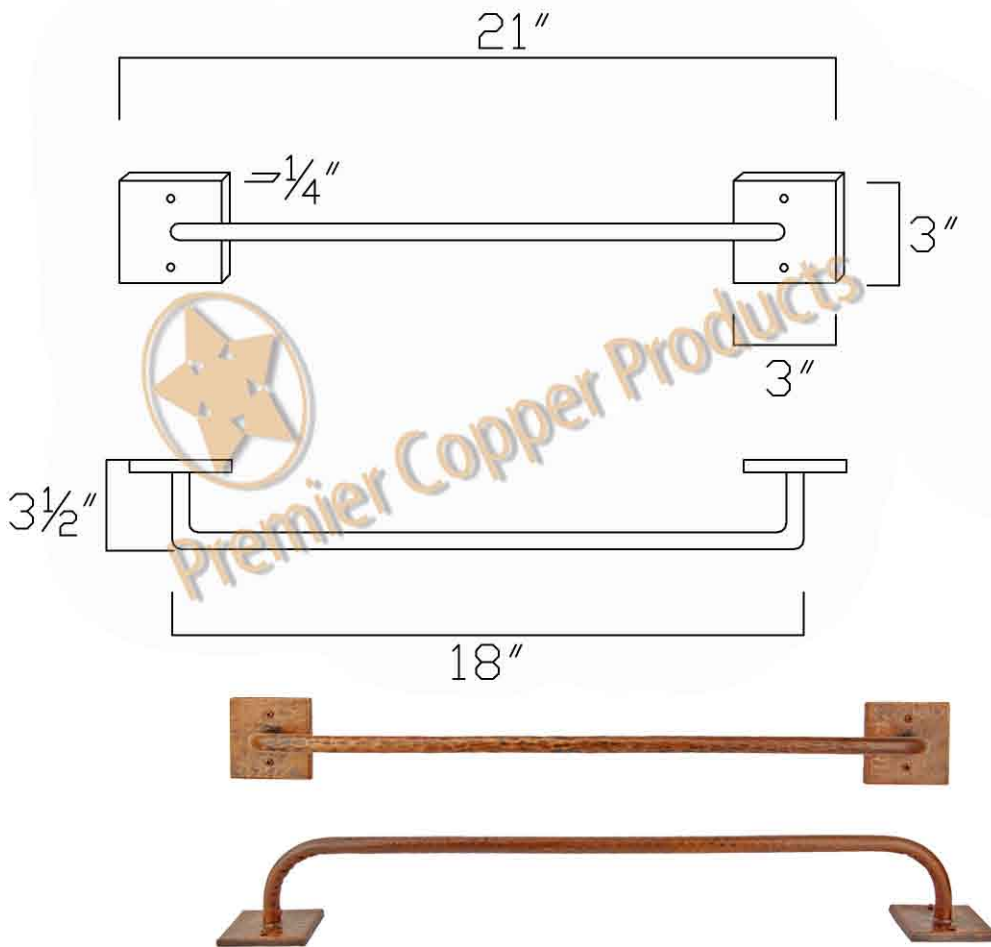

Premier Copper Products

ITEM# TR18DB 18" TOWEL BAR

DIMENSIONS: 18"X3"X $\frac{1}{4}$ "

IMPORTANT: THIS PRODUCT IS HAND CRAFTED AND SMALL VARIANCES MAY OCCUR. DIMENSIONS MAY VARY UP TO $\frac{1}{4}$ ".