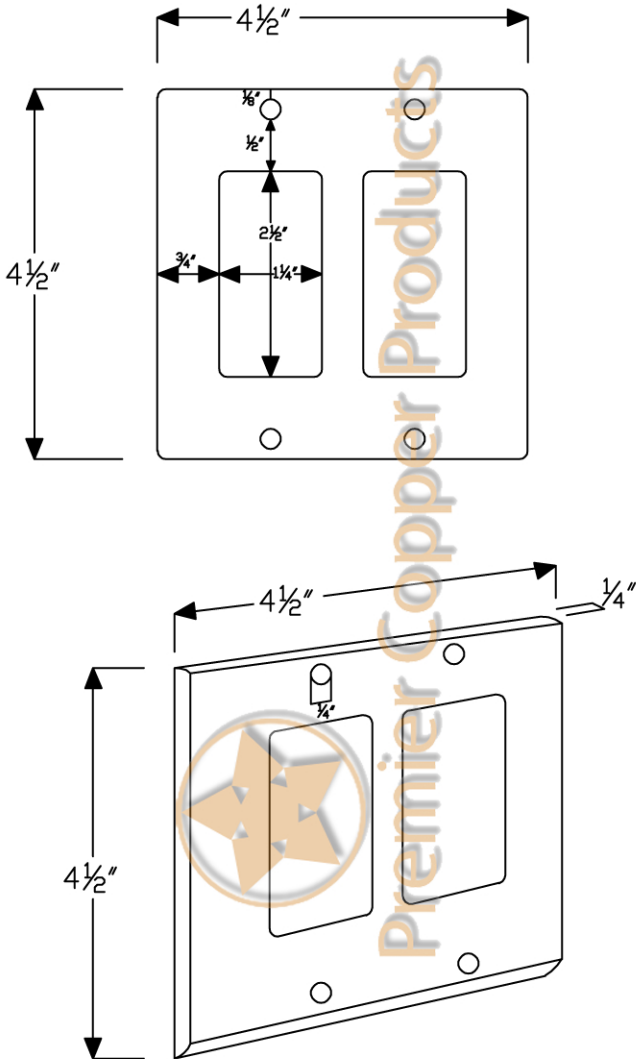

ITEM# SR2 DOUBLE GROUND FAULT/ ROCKER GFI COVER

DIMENSIONS: 4½" X 4½"
MATERIAL GAUGE: 18

IMPORTANT: THIS PRODUCT IS HAND CRAFTED AND FINISHES MAY VARY.