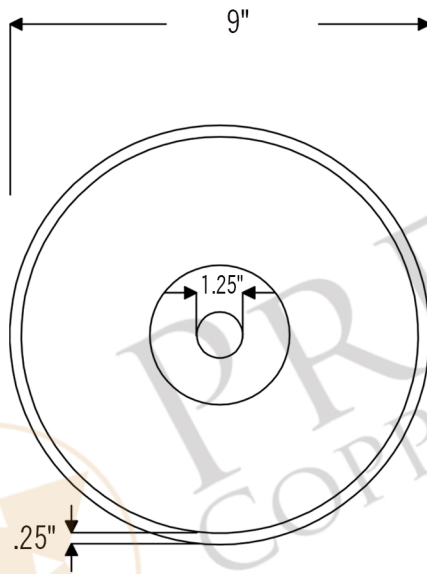

PREMIER  
COPPER PRODUCTS

MODEL NUMBER: SH-L500DB

- \* Description: Hand Hammered Copper 9" Cone Pendant Light Shade
- \* Copper Shade Only
- \* Canopy Kit NOT Included
- \* Pendant Type: Down Lighting
- \* Outer Dimension: 9" x 3"
- \* Socket Hole Dimension: 1.25"
- \* Finish: Oil Rubbed Bronze
- \* Rim: Copper Wrapped Wire
- \* Material Gauge: 18