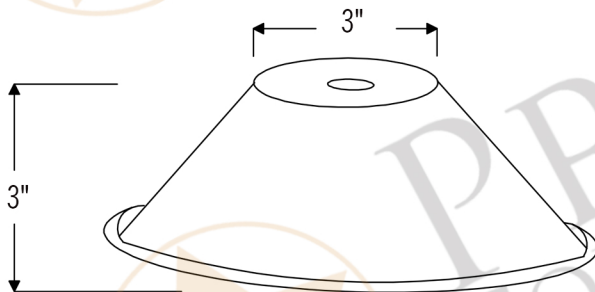

PREMIER  
COPPER PRODUCTS

MODEL NUMBER: SH-L500DB

- \* Description: Hand Hammered Copper 9" Cone Pendant Light Shade
- \* Copper Shade Only
- \* Canopy Kit NOT Included
- \* Pendant Type: Down Lighting
- \* Outer Dimension: 9" x 3"
- \* Socket Hole Dimension: 1.25"
- \* Finish: Oil Rubbed Bronze
- \* Rim: Copper Wrapped Wire
- \* Material Gauge: 18