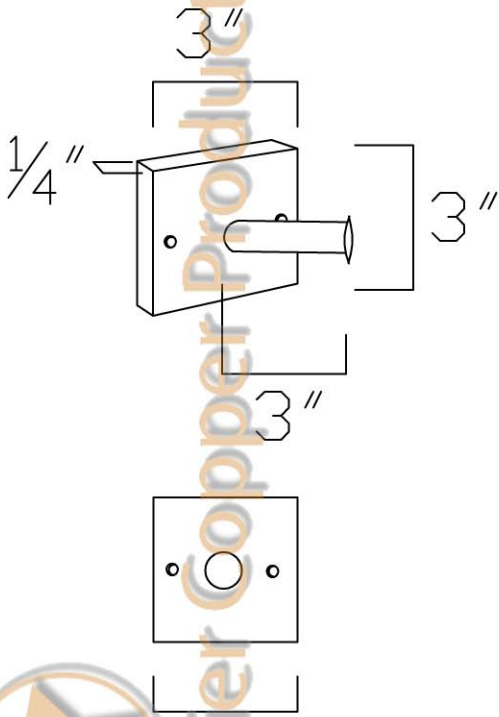

Premier Copper Products

ITEM# RH1 3" ROBE HOOK

DIMENSIONS: 3"X3"X $\frac{1}{4}$ "

Premier Copper Products