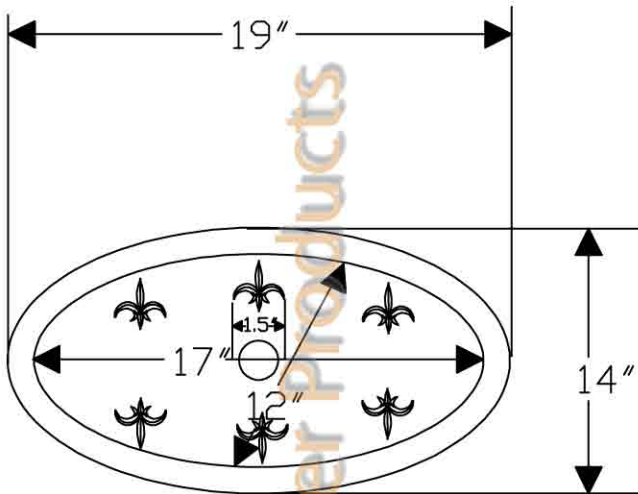

ITEM # L019FFLDB OVAL FLEUR DE LIS FLAT RIM

CODE/STANDARD COMPLIANCE

* IAPMO/cUPC LISTED

OUTER DIMENSIONS: 19"X14"X6"

INNER DIMENSIONS: 17"X12"X6"

DRAIN SIZE: 1.5" W/O OVERFLOW

MATERIAL GAUGE: 17

IMPORTANT: THIS PRODUCT IS HAND CRAFTED AND SMALL VARIANCES MAY OCCUR. DIMENSIONS MAY VARY UP TO 1/4". DO NOT MAKE ANY INSTALLATION CUTS UNTIL YOU RECEIVE YOUR SINK.