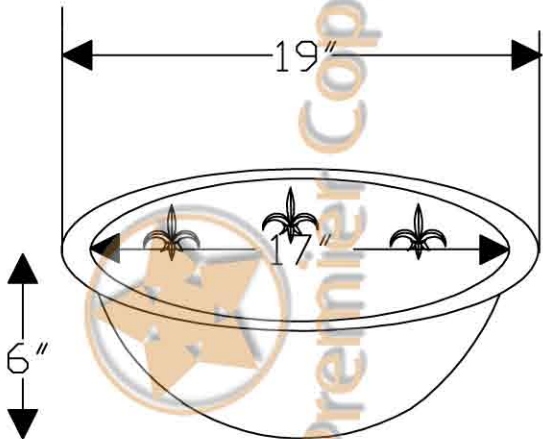

ITEM # L019FFLDB OVAL FLEUR DE LIS FLAT RIM

CODE/STANDARD COMPLIANCE

* IAPMO/cUPC LISTED

OUTER DIMENSIONS: 19"X14"X6"

INNER DIMENSIONS: 17"X12"X6"

DRAIN SIZE: 1.5" W/O OVERFLOW

MATERIAL GAUGE: 17

IMPORTANT: THIS PRODUCT IS HAND CRAFTED AND SMALL VARIANCES MAY OCCUR. DIMENSIONS MAY VARY UP TO 1/4". DO NOT MAKE ANY INSTALLATION CUTS UNTIL YOU RECEIVE YOUR SINK.