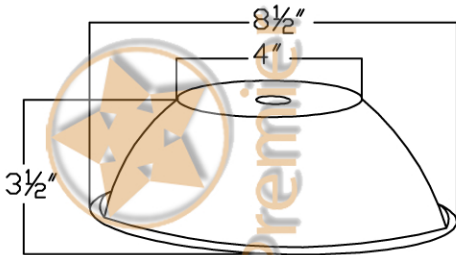

ITEM # L200DB 8.5" DOME PENDANT LIGHT

DIMENSIONS: 8.5"X3.5"
MATERIAL GAUGE: 18

IMPORTANT: THIS PRODUCT IS HAND CRAFTED AND SMALL VARIANCES MAY OCCUR. DIMENSIONS MAY VARY UP TO 1/4". DO NOT MAKE ANY INSTALLATION CUTS UNTIL YOU RECEIVE YOUR LIGHT FIXTURE.