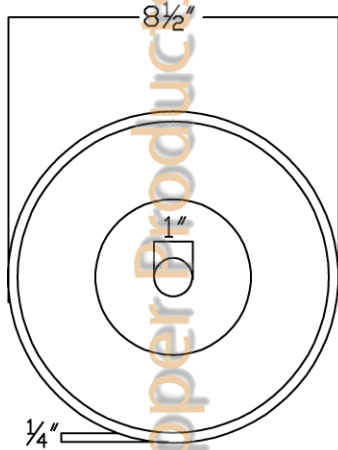

ITEM # L200DB 8.5" DOME PENDANT LIGHT

DIMENSIONS: 8.5"X3.5"
MATERIAL GAUGE: 18

IMPORTANT: THIS PRODUCT IS HAND CRAFTED AND SMALL VARIANCES MAY OCCUR. DIMENSIONS MAY VARY UP TO 1/4". DO NOT MAKE ANY INSTALLATION CUTS UNTIL YOU RECEIVE YOUR LIGHT FIXTURE.