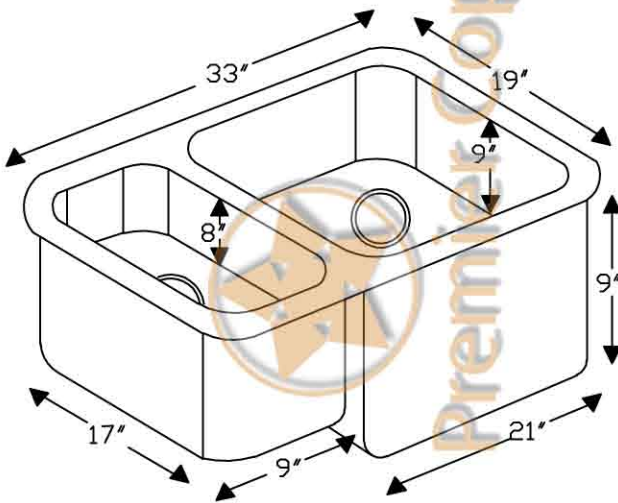

Premier Copper Products

ITEM # K25DB33199 33" KITCHEN 25/75 DOUBLE BOWL SINK

CODE/STANDARD COMPLIANCE

* IAPMO/cUPC LISTED

OUTER DIMENSIONS: 33"X19"X9"
INNER DIMENSIONS: L:9"X17"X8" R:21"X17"X9"

DRAIN SIZE: 3.5" STANDARD
MATERIAL GAUGE: 14

IMPORTANT: THIS PRODUCT IS HAND CRAFTED AND SMALL VARIANCES MAY OCCUR. DIMENSIONS MAY VARY UP TO 1/4". DO NOT MAKE ANY INSTALLATION CUTS UNTIL YOU RECEIVE YOUR SINK.