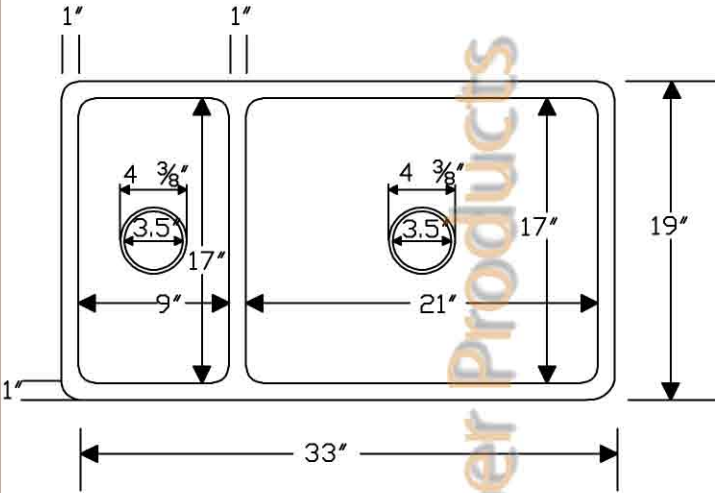

Premier Copper Products

ITEM # K25DB33199 33" KITCHEN 25/75 DOUBLE BOWL SINK

CODE/STANDARD COMPLIANCE

* IAPMO/cUPC LISTED

OUTER DIMENSIONS: 33"X19"X9"
INNER DIMENSIONS: L:9"X17"X8" R:21"X17"X9"

DRAIN SIZE: 3.5" STANDARD
MATERIAL GAUGE: 14

IMPORTANT: THIS PRODUCT IS HAND CRAFTED AND SMALL VARIANCES MAY OCCUR. DIMENSIONS MAY VARY UP TO 1/4". DO NOT MAKE ANY INSTALLATION CUTS UNTIL YOU RECEIVE YOUR SINK.