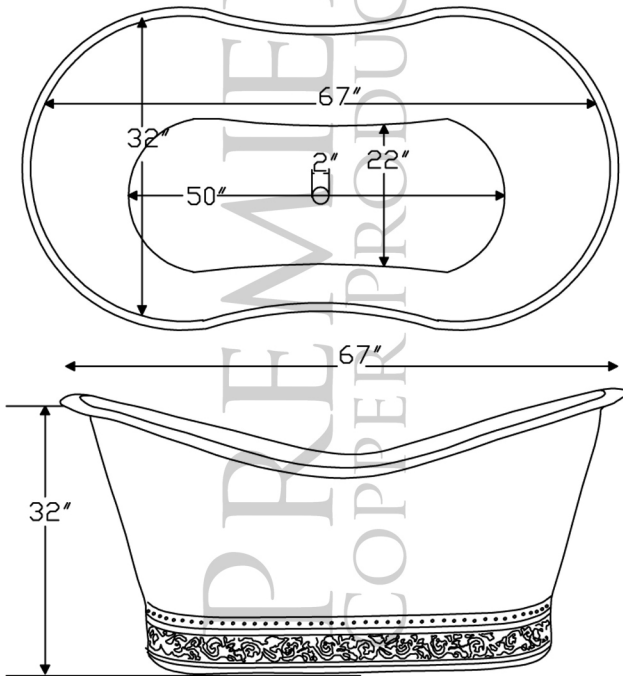

PREMIER
COPPER PRODUCTS

MODEL NUMBER: BTN67DB

- * Description: 67" Copper Double Slipper Bathtub With Scroll Base and Nickel Inlay
- * Outer Dimensions: 67" X 32" X 32"
- * Drain Opening: 2" Center
- * Finish: Oil Rubbed Bronze
- * Design: Hand Hammered Copper
- * Gauge: 16

THIS PRODUCT IS HAND CRAFTED, SMALL VARIANCES IN COLOR AND SIZE MAY OCCUR.
DO NOT MAKE ANY INSTALLATION CUTS UNTIL YOU RECEIVE YOUR ITEM(S).