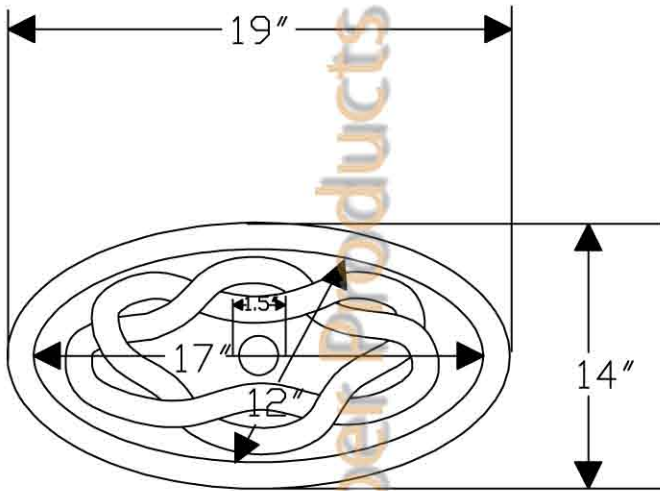

# ITEM # L019FBDDDB OVAL BRAID FLAT RIM

OUTER DIMENSIONS: 19"X14"X6"

INNER DIMENSIONS: 17"X12"X6"

DRAIN SIZE: 1.5" W/O OVERFLOW

MATERIAL GAUGE: 17

**IMPORTANT:** THIS PRODUCT IS HAND CRAFTED AND SMALL VARIANCES MAY OCCUR. DIMENSIONS MAY VARY UP TO 1/4". DO NOT MAKE ANY INSTALLATION CUTS UNTIL YOU RECEIVE YOUR SINK.