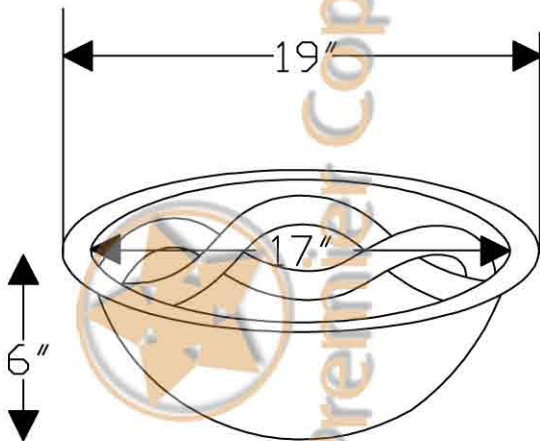

# ITEM # L019FBDDDB OVAL BRAID FLAT RIM

OUTER DIMENSIONS: 19"X14"X6"

INNER DIMENSIONS: 17"X12"X6"

DRAIN SIZE: 1.5" W/O OVERFLOW

MATERIAL GAUGE: 17

**IMPORTANT:** THIS PRODUCT IS HAND CRAFTED AND SMALL VARIANCES MAY OCCUR. DIMENSIONS MAY VARY UP TO 1/4". DO NOT MAKE ANY INSTALLATION CUTS UNTIL YOU RECEIVE YOUR SINK.