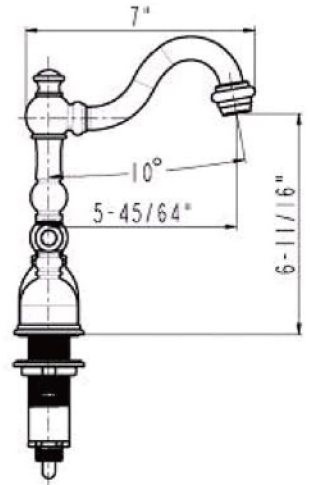

TRU™ Faucets

BY PREMIER COPPER PRODUCTS

B-WS010RB

PRODUCT SPECIFICATIONS