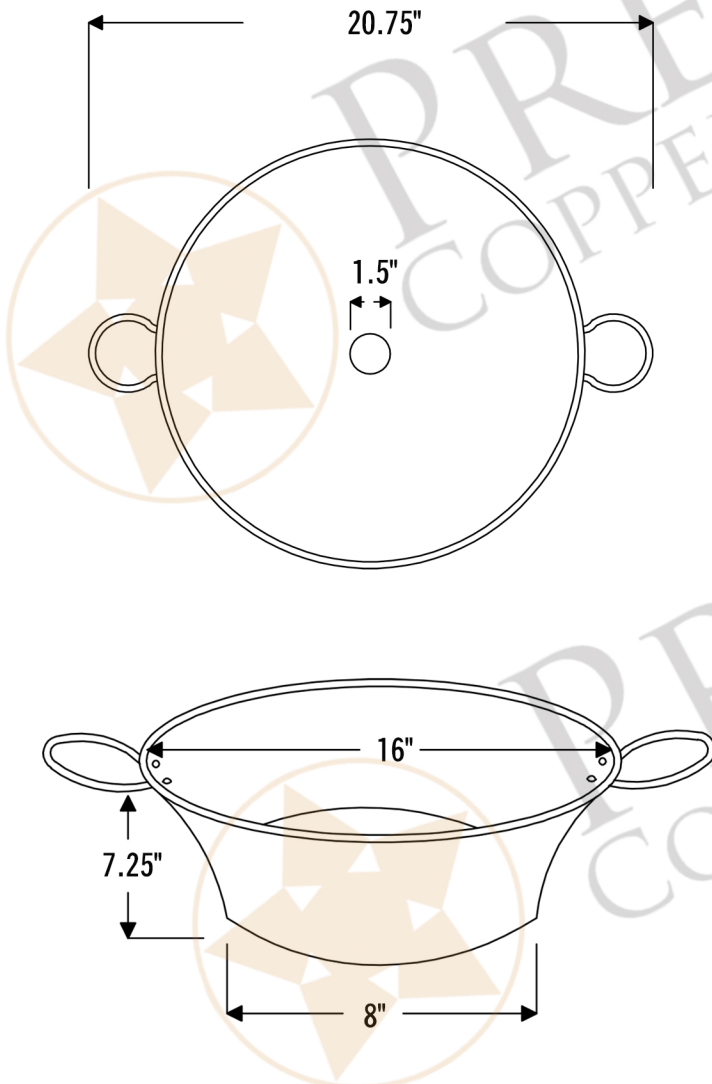

### **PACKAGE INCLUDES THE FOLLOWING ITEMS:**

- \* Round Hand Forged Old World Miners Pan Copper Vessel Sink / ORB Finish (Model# PVMPDB)
- \* Single Handle Bathroom Vessel Faucet / ORB Finish (Model# B-VF01ORB)
- \* 1.5" Non-Overflow Pop-up Bathroom Sink Drain / ORB Finish (Model# D-208ORB)
- \* Neutral Cure Copper Sink Installation Silicone (Model# C900-ORB)
- \* Copper Sink Wax (Model# W900-WAX)

### **SINK DETAILS (Model# PVMPDB)**

- \* Round Hand Forged Old World Miners Pan Copper Vessel Sink
- \* Outer Dimension: 20.75" x 16" x 7.25"
- \* Inner Dimension: 16" x 16" x 5.25"
- \* Drain Opening: 1.5" Non-Overflow
- \* Color: Oil Rubbed Bronze
- \* CODE / STANDARD COMPLIANCE: IAPMO / cUPC LISTED

### **FAUCET DETAILS (Model# B-VF01ORB)**

- \* Single Handle Bathroom Vessel Faucet
- \* Color: Oil Rubbed Bronze
- \* Solid Brass Construction
- \* Ceramic Disc Cartridges
- \* Overall Height: 14.75"
- \* ASME A112.18.1/CSA B125.1, NSF/ANSI 61, California Lead Plumbing Law, ADA Compliant

### **DRAIN DETAILS (Model# D-208ORB)**

- \* 1.5" Non-Overflow Pop-up Bathroom Sink Drain
- \* Design: Push Pop Top
- \* Upper Flange Dimension: 2"
- \* Material: Solid Brass