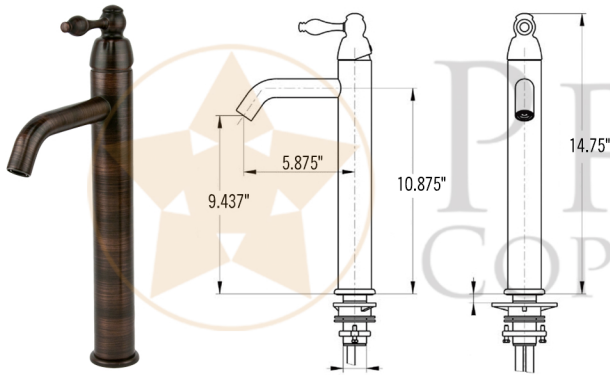

### **PACKAGE INCLUDES THE FOLLOWING ITEMS:**

- \* Round Hand Forged Old World Miners Pan Copper Vessel Sink / ORB Finish (Model# PVMPDB)
- \* Single Handle Bathroom Vessel Faucet / ORB Finish (Model# B-VF01ORB)
- \* 1.5" Non-Overflow Pop-up Bathroom Sink Drain / ORB Finish (Model# D-208ORB)
- \* Neutral Cure Copper Sink Installation Silicone (Model# C900-ORB)
- \* Copper Sink Wax (Model# W900-WAX)

### **SINK DETAILS (Model# PVMPDB)**

- \* Round Hand Forged Old World Miners Pan Copper Vessel Sink
- \* Outer Dimension: 20.75" x 16" x 7.25"
- \* Inner Dimension: 16" x 16" x 5.25"
- \* Drain Opening: 1.5" Non-Overflow
- \* Color: Oil Rubbed Bronze
- \* CODE / STANDARD COMPLIANCE: IAPMO / cUPC LISTED

### **FAUCET DETAILS (Model# B-VF01ORB)**

- \* Single Handle Bathroom Vessel Faucet
- \* Color: Oil Rubbed Bronze
- \* Solid Brass Construction
- \* Ceramic Disc Cartridges
- \* Overall Height: 14.75"
- \* ASME A112.18.1/CSA B125.1, NSF/ANSI 61, California Lead Plumbing Law, ADA Compliant