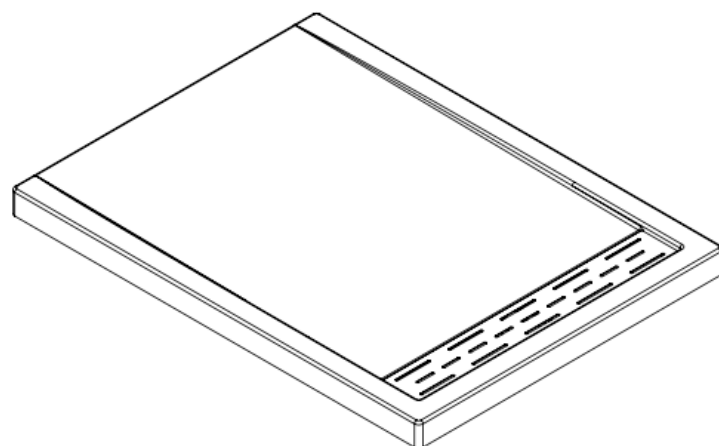

IMPORTANT NOTE :

Specifications, dimensions and models are subject to change. Visit our website <http://www.oceania-attitude.com> to access up-to-date dimensions and informations. In all cases, information on the website is the most up-to-date.