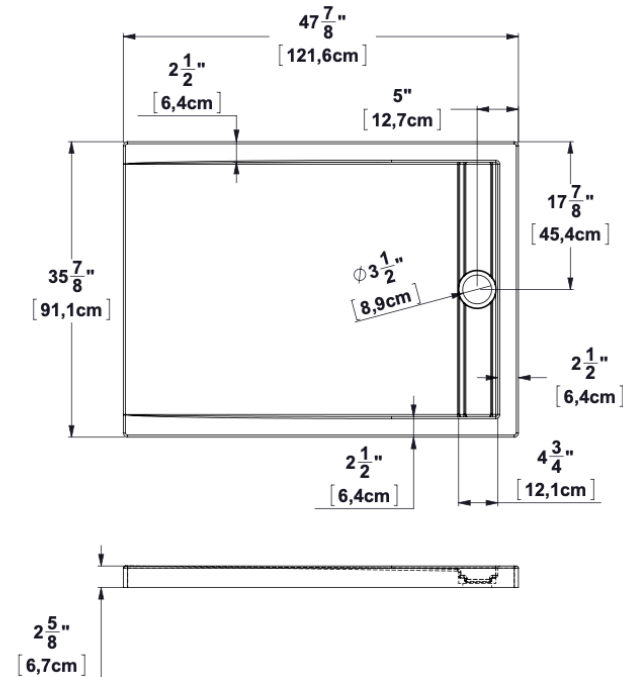

Base 48x36 left hand linear cover corner

Product code: **SB48R36LI**

Nominal dimensions: **48" x 36" x 2.625" [121.9 cm x 91.4 cm x 6.7 cm]**

Material: **acrylic**

Draft revision : **20221128131202**

Draft and specs

Specifications

Textured floor: **no**

Footrest: **no**

Characteristics:

Remarks

All measures have a precision of $\pm 1/4"$ (0,63cm)
If a measure is present on one side only, part is symmetrical

A

B

C

X*

Available options

Shower seat: **SS16-A, SS16-B**

Shower door : **PB136 PB148 PB24836
PR23648 EKO48 EKO48R36
PBSD48 PBSD48R36
PBSD48R236**

Additional note(s):

Linear white drain cover included. Integrated tile flanges not shown. To be specified when ordering. Aluminum tile flanges can be supplied as an option. *The "X" configuration has no tiling flange. The aluminum tile flanges are provided, but not factory installed.