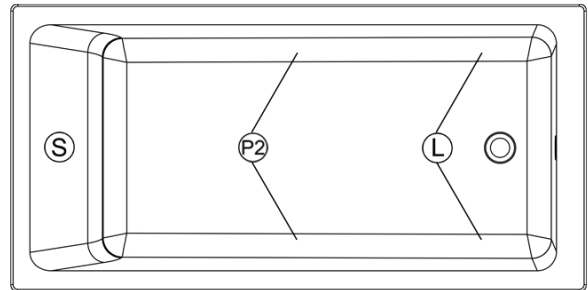

Additional(s) note(s)

If system, delivered with keypad not installed and remote control is included.

The overflow is factory installed, the drain is included but not installed.

Legend	
S Blower	L Chromotherapy light
P2 Grab bar	C Keypad
Recommended faucets drilling location*	Deck cut-out line - - - - -

*It is possible to install the faucets elsewhere on the product. The installer must verify that there are no piping or wires before drilling.

IMPORTANT NOTE: Specifications, dimensions and models are subject to change.

Visit our website <http://www.oceania-attitude.com> to access up-to-date dimensions and information. In all cases, information on the website is the most up-to-date.

Head office

591, avenue des Entreprises
Theftord Mines, Quebec
CANADA G6H 4B2

Contact numbers

Phone : 1-877-332-4224
Fax : 1-866-460-4334

Internet

Web : <http://www.oceania-attitude.com>
Email : info@bainsoceania.com