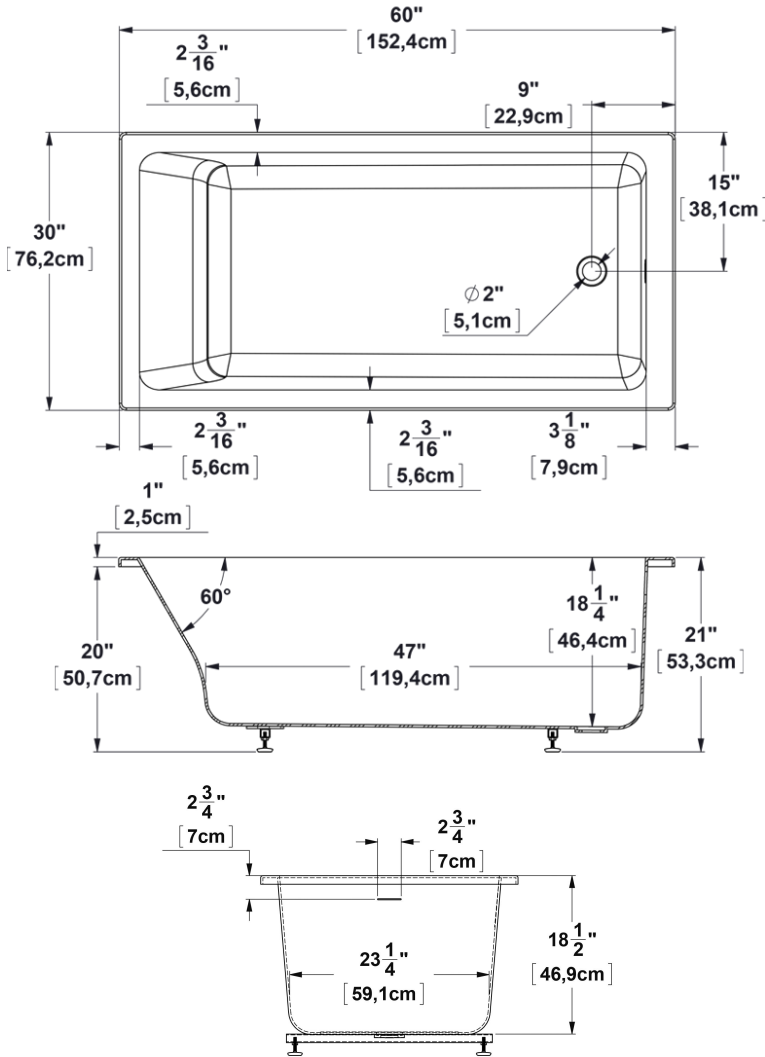

Viele 6030

Series : **Deck mount**

Nominal dimensions: **60" x 30" x 21" [152.4 cm x 76.2 cm x 53.3 cm]**

Seats : **1** Product code: **VI6030**

Draft revision : **2023061515063**

Lumbar support : yes Arm rests : no

Low-profile available : no

Draft and specs

Specifications
Capacity: 63 IMP Gal. / 82.1 US Gal. / 286.4 liters
AeroMassage™: 34 Easy Clean™ air jets
Super AeroMassage™: AeroMassage™ + 12 Easy Clean™ air jets
Comfort Air™: unavailable
Characteristics:

Remarks
All measures have a precision of ± 1/4" (0,63cm)
If a measure is present on one side only, part is symmetrical
*internal dimensions taken at 4" (10cm) from bath bottom
*capacity is measured by filling the bath to 1-1/2" under the overflow