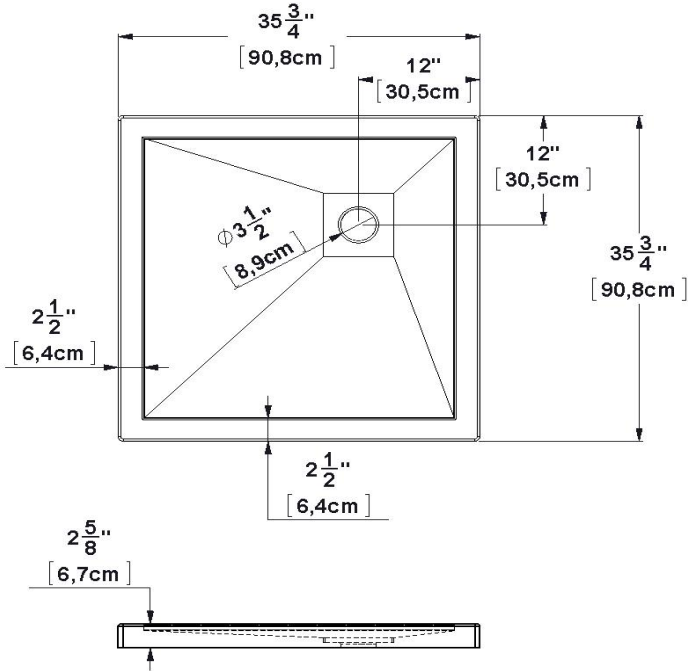

Base 36x36 RH corner drain Product code : **SB36R3612**

Draft revision : **20170324153000**

Nominal dimensions : **36" x 36" x 2,625" [91,4 cm x 91,4 cm x 6,7 cm]**

Material : **acrylic**

Draft and specs

Specifications
Textured floor : no
Footrest : no
Characteristics : Corner base 12-12

Remarks
<i>All measures have a precision of ± 1/4" (0,63cm)</i>
<i>If a measure is present on one side only, part is symmetrical</i>

Available tile flanges configurations

Available options
Shower seat : SS16-A, SS16-B
Shower door : PB136 PB23636