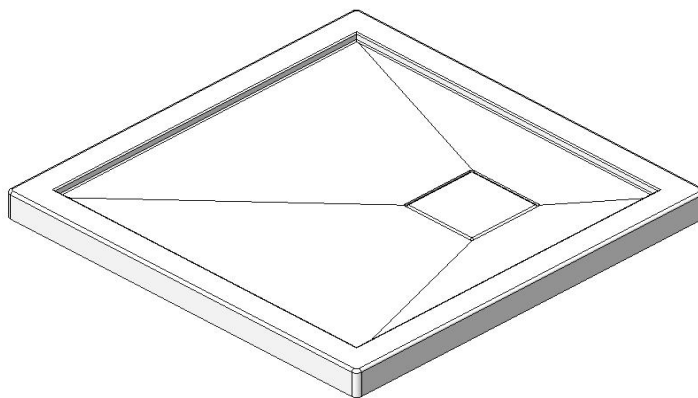

Base 36x36 RH corner drain Product code : **SB36R3612**

Draft revision : **20170324153000**

Nominal dimensions : **36" x 36" x 2,625" [91,4 cm x 91,4 cm x 6,7 cm]**

Material : **acrylic**

Draft and specs

Specifications
Textured floor : no
Footrest : no
Characteristics : Corner base 12-12

Remarks
<i>All measures have a precision of ± 1/4" (0,63cm)</i>
<i>If a measure is present on one side only, part is symmetrical</i>

Available tile flanges configurations

Available options
Shower seat : SS16-A, SS16-B
Shower door : PB136 PB23636