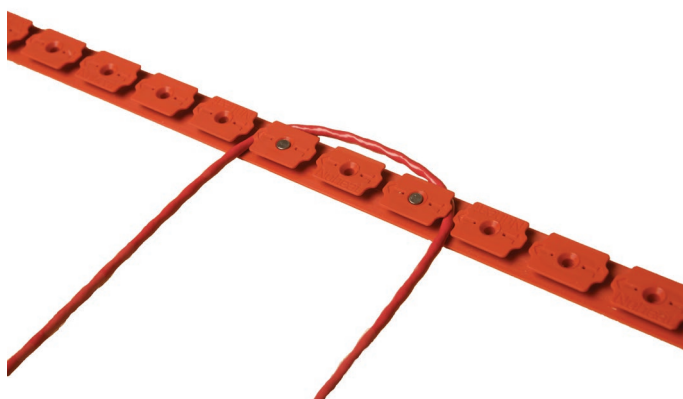

ELECTRIC FLOOR HEATING SYSTEM

PRODUCT OVERVIEW

nVent NUHEAT Cable is a free-form floor heating cable system that brings soothing heat to the following surfaces:

- Ceramic or porcelain tile
- Granite
- Marble
- Natural Stone
- Laminate/Engineered wood floors
- Luxury vinyl tile

Cable is a floor heating product for kitchens, bathrooms and other spaces where on-site adjustments are necessary to provide the desired heating coverage. Patented plastic cable guides allow the heating cable to be installed on site based on the site dimensions. Cable can be spaced on site to provide 12-15 W/ft² based on the desired wattage output requirements of the installation.

Cable is available in 33 different sizes to accommodate areas as small as 8 ft² to 240 ft². Multiple cable kits can be combined to provide heat coverage for the desired area. Cable is available in 120 V and 240 V.

CABLE (240 V)

Square Foot Coverage					Model No.	Length (ft)	Amps	Watts
w/ Cable Guides		w/ nVent NUHEAT Membrane						
3" Spacing*	3"/2"/3" Spacing**	3 pillars†	2/3/2 pillars††	2 pillars†				
12 W/ft ²	15 W/ft ²	10 W/ft ²	12 W/ft ²	15 W/ft ²				
15	12	17	14	12	N2C015	56	0.7	165
20	15	24	21	17	N2C020	80	0.9	224
25	20	31	26	21	N2C025	102	1.3	302
35	30	41	35	28	N2C035	136	1.7	403
45	35	54	46	37	N2C045	178	2.2	523
55	45	63	53	43	N2C055	207	2.6	632
65	50	76	64	52	N2C065	250	3.1	742
70	60	84	71	58	N2C070	277	3.5	842
85	70	102	86	69	N2C085	334	4.3	1020
90	75	109	92	74	N2C090	358	4.6	1102
100	85	120	101	82	N2C100	393	5.0	1211
120	100	145	121	98	N2C120	472	5.9	1427
135	110	162	136	110	N2C135	529	6.8	1621
145	120	172	144	116	N2C145	561	7.1	1704
160	130	193	162	131	N2C160	630	8.0	1914
170	140	204	171	138	N2C170	665	8.6	2054
190	160	233	195	157	N2C190	757	9.6	2314
215	180	261	219	176	N2C215	849	10.8	2589
240	200	293	246	198	N2C240	953	12.1	2905