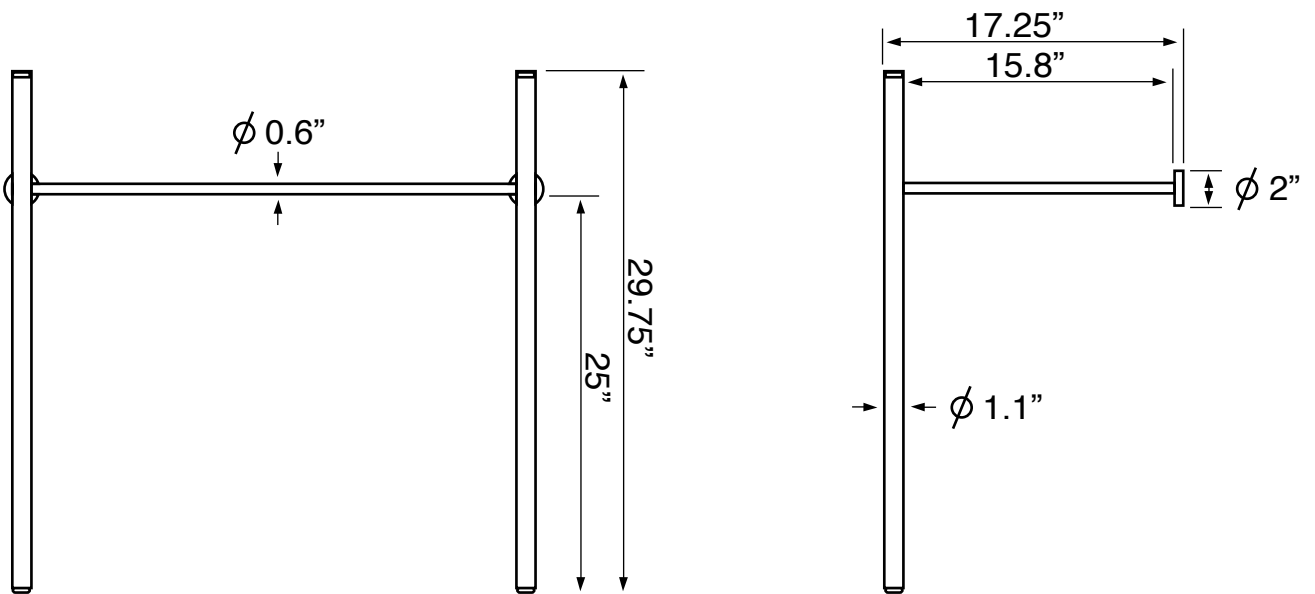

Features

- With overflow.
- Modern design.

Material

- White ceramic bathroom sink.
- Polished chrome brass console stand.

Installation

- Console installation.

Configurations

- Single Hole.
- Three Hole (8-inch centers).
- No Hole.

Nameek's One-Year Limited Warranty

See website for warranty information details.

Technical Information

Bowl type:	Single
Installation:	Console
Bowl dimensions:	Depth: 3.5"
	Length: 17.32"
	Width: 11.02"
Drain hole:	1.90"
Faucet hole:	1.38"
Hole configurations:	0, 1, 3
Weight:	50 lbs