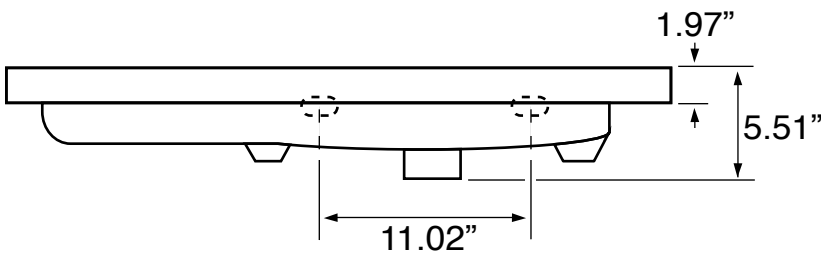

Features

- With overflow.
- Modern design.

Material

- White ceramic bathroom sink.
- Polished chrome brass console stand.

Installation

- Console installation.

Configurations

- Single Hole.
- Three Hole (8-inch centers).
- No Hole.

Nameek's One-Year Limited Warranty

See website for warranty information details.

Technical Information

Bowl type:	Single
Installation:	Console
Bowl dimensions:	Depth: 3.5"
	Length: 17.32"
	Width: 11.02"
Drain hole:	1.90"
Faucet hole:	1.38"
Hole configurations:	0, 1, 3
Weight:	50 lbs