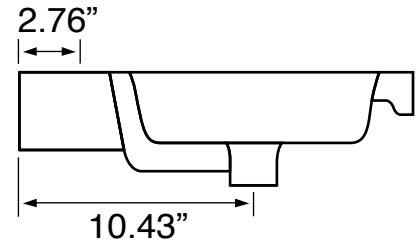

Features

- With overflow.
- Modern design.

Material

- White ceramic bathroom sink.
- Polished chrome brass console stand.

Installation

- Console installation.

Configurations

- Single Hole.
- Three Hole (8-inch centers).
- No Hole.

Nameek's One-Year Limited Warranty

See website for warranty information details.

Technical Information

Bowl type:	Single
Installation:	Console
Bowl dimensions:	Depth: 3.5"
	Length: 17.32"
	Width: 11.02"
Drain hole:	1.90"
Faucet hole:	1.38"
Hole configurations:	0, 1, 3
Weight:	50 lbs