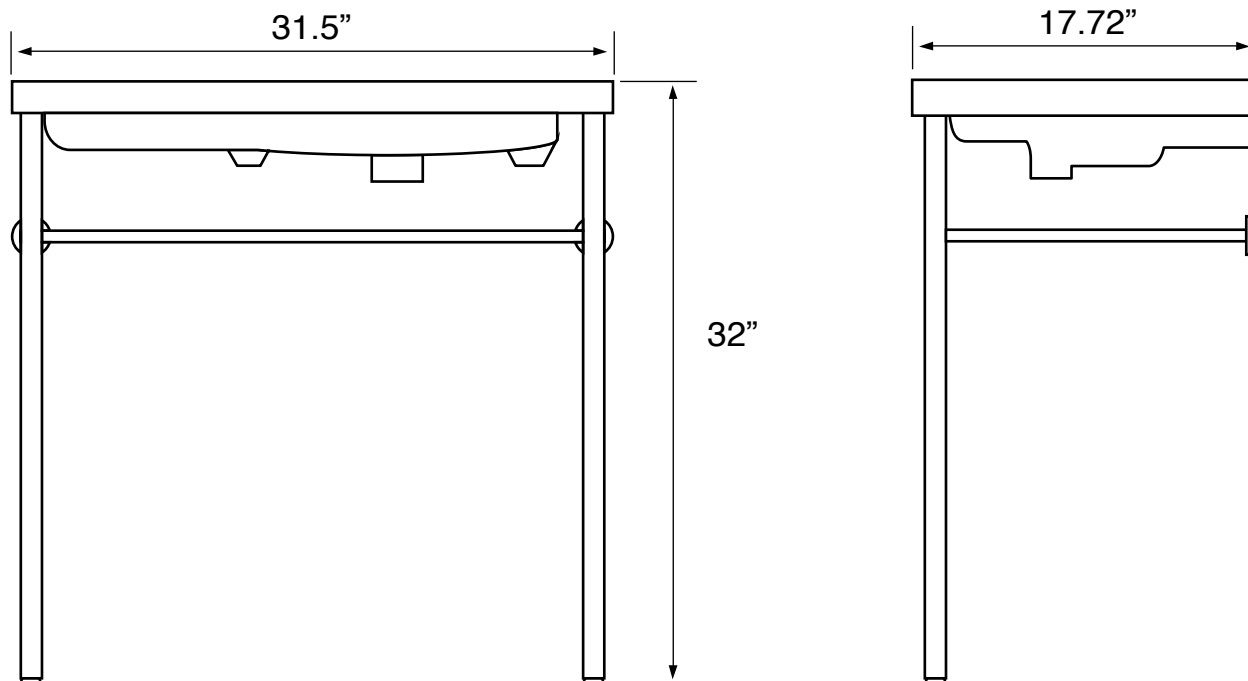

Features

- With overflow.
- Modern design.

Material

- White ceramic bathroom sink.
- Polished chrome brass console stand.

Installation

- Console installation.

Configurations

- Single Hole.
- Three Hole (8-inch centers).
- No Hole.

Nameek's One-Year Limited Warranty

See website for warranty information details.

Technical Information

Bowl type:	Single
Installation:	Console
Bowl dimensions:	Depth: 3.5"
	Length: 17.32"
	Width: 11.02"
Drain hole:	1.90"
Faucet hole:	1.38"
Hole configurations:	0, 1, 3
Weight:	50 lbs