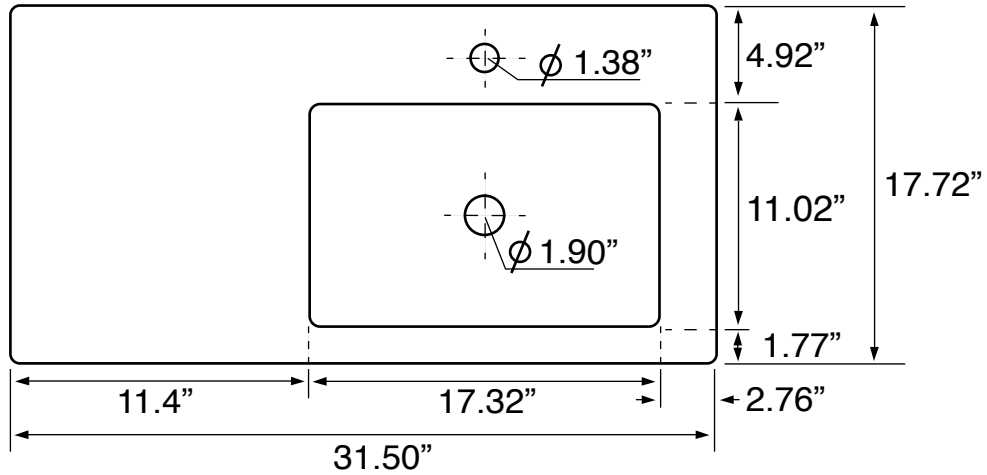

Features

- With overflow.
- Modern design.

Material

- White ceramic bathroom sink.
- Polished chrome brass console stand.

Installation

- Console installation.

Configurations

- Single Hole.
- Three Hole (8-inch centers).
- No Hole.

Nameek's One-Year Limited Warranty

See website for warranty information details.

Technical Information

Bowl type:	Single
Installation:	Console
Bowl dimensions:	Depth: 3.5"
	Length: 17.32"
	Width: 11.02"
Drain hole:	1.90"
Faucet hole:	1.38"
Hole configurations:	0, 1, 3
Weight:	50 lbs