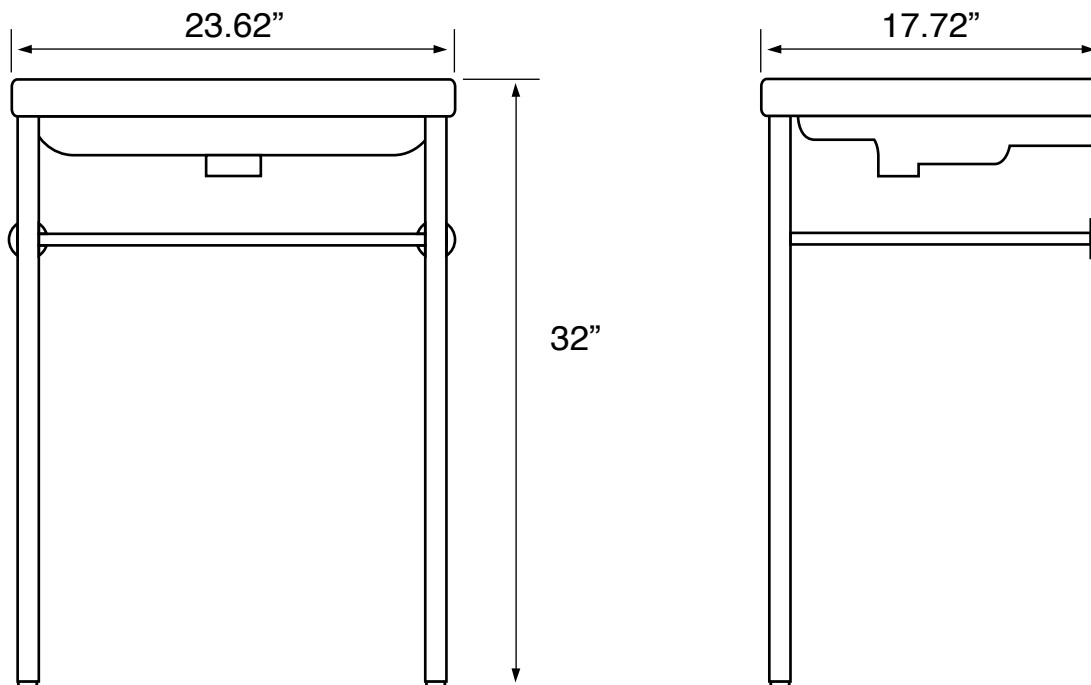

Features

- With overflow.
- Modern design.

Material

- White ceramic bathroom sink.
- Polished chrome brass console stand.

Installation

- Console installation.

Configurations

- Single Hole.
- Three Hole (8-inch centers).
- No Hole.

Nameek's One-Year Limited Warranty

See website for warranty information details.

Technical Information

Bowl type:	Single
Installation:	Console
Bowl dimensions:	Depth: 3.54" Length: 19.69" Width: 11.02"
Drain hole:	1.90"
Faucet hole:	1.38"
Hole configurations:	0, 1, 3
Weight:	50 lbs