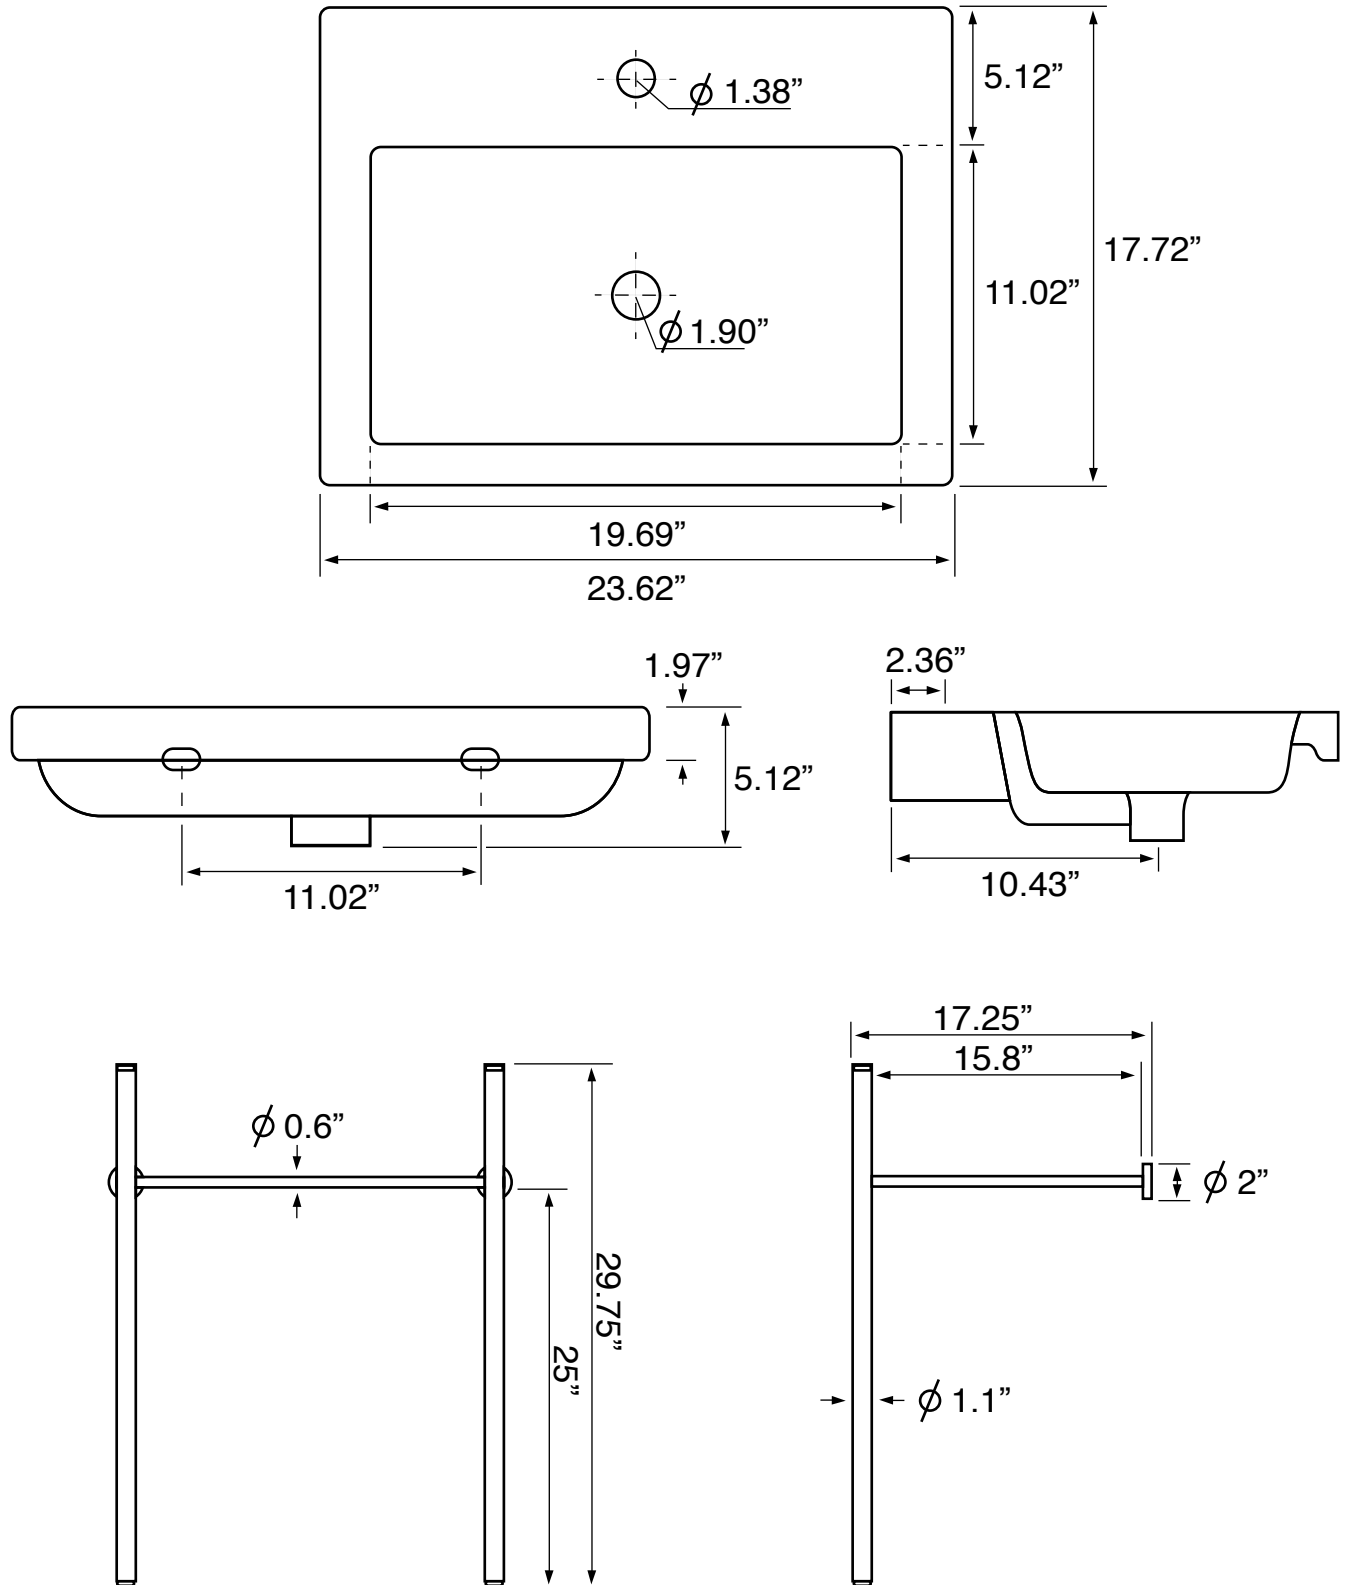

Features

- With overflow.
- Modern design.

Material

- White ceramic bathroom sink.
- Polished chrome brass console stand.

Installation

- Console installation.

Configurations

- Single Hole.
- Three Hole (8-inch centers).
- No Hole.

Nameek's One-Year Limited Warranty

See website for warranty information details.

Technical Information

Bowl type:	Single
Installation:	Console
Bowl dimensions:	Depth: 3.54" Length: 19.69" Width: 11.02"
Drain hole:	1.90"
Faucet hole:	1.38"
Hole configurations:	0, 1, 3
Weight:	50 lbs

Notes

Install this product according to the installation instructions.

Includes mounting hardware.