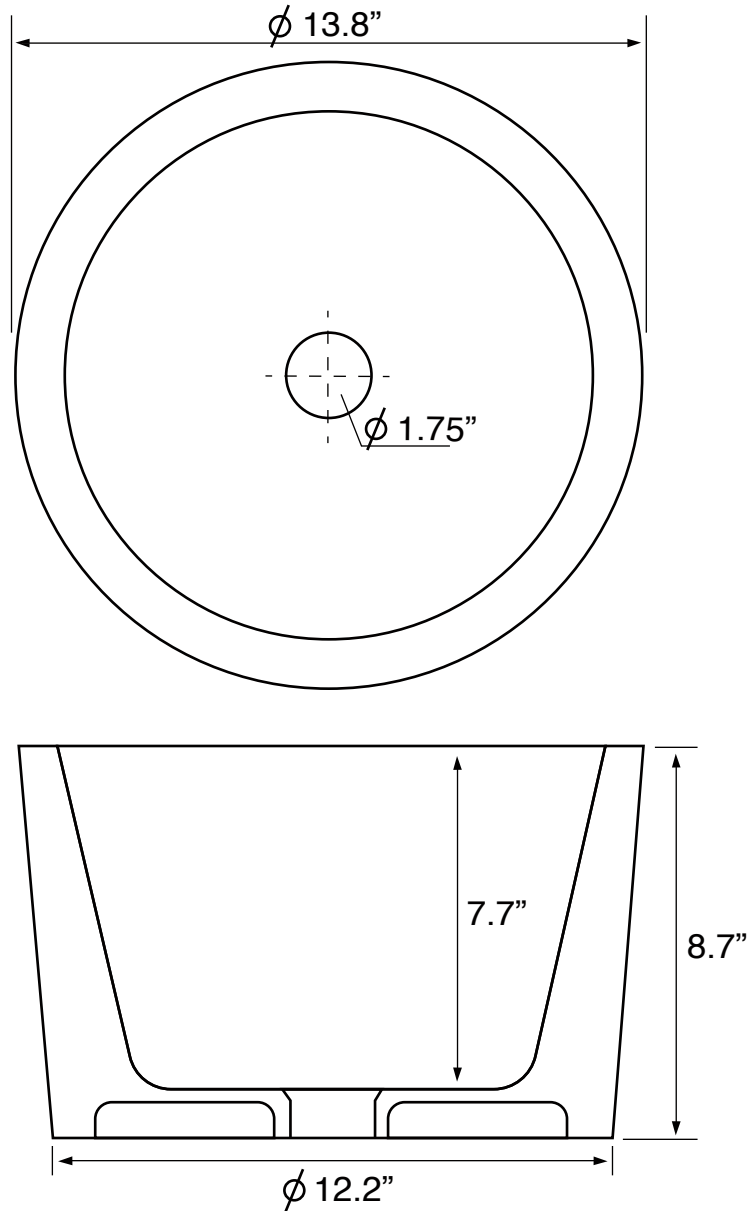

Features

- Without overflow.
- Modern design.

Material

- White ceramic bathroom sink.

Installation

- Vessel / above-counter installation.

Nameek's One-Year Limited Warranty

See website for warranty information details.

Technical Information

| | |
|------------------|---|
| Bowl type: | Single |
| Installation: | Vessel |
| Bowl dimensions: | Depth: $7.7''$ Length: $10.6''$ Width: $10.6''$ |
| Drain hole: | $1.75''$ |
| Weight: | 26.5 lbs |