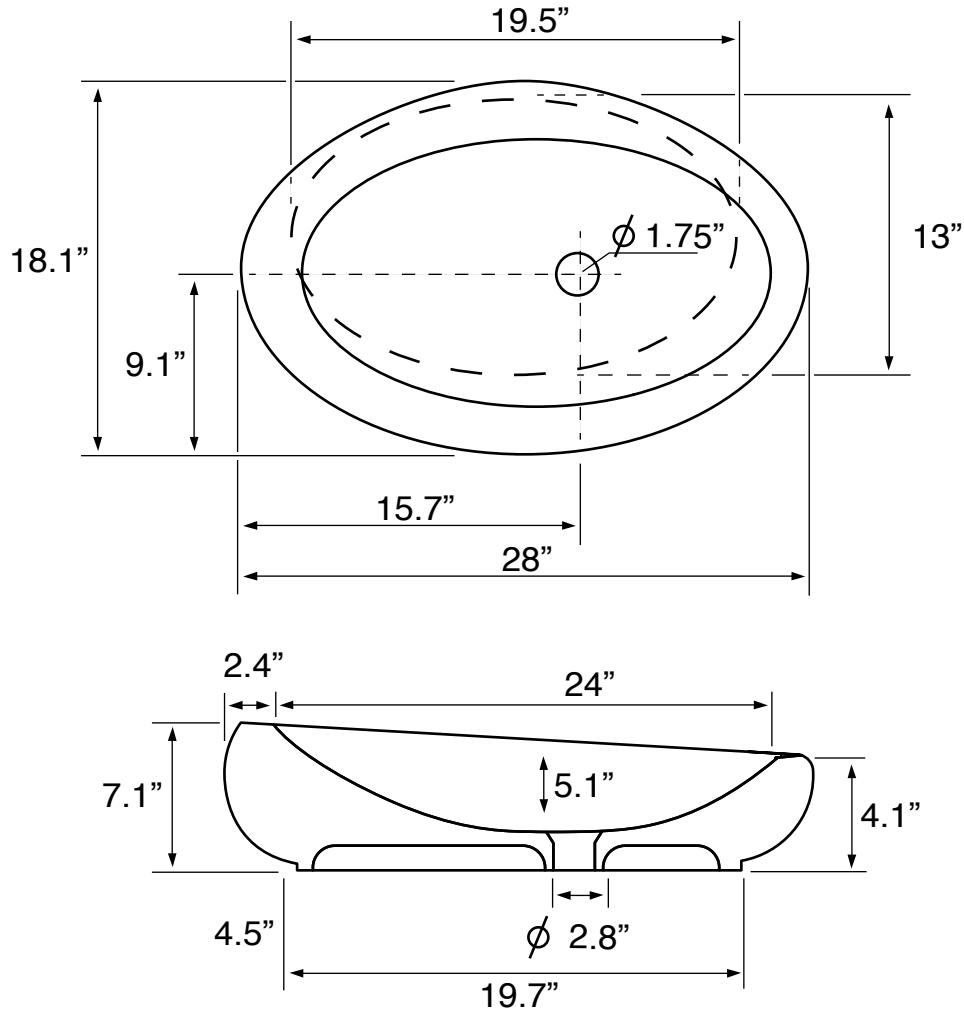

## Material

- White ceramic bathroom sink.

## Installation

- Vessel / above-counter installation.

## Technical Information

Bowl type:	Single
Installation:	Vessel
Bowl dimensions:	Depth: 5.1" Length: 24" Width: 13"
Drain hole:	1.75"
Weight:	33 lbs