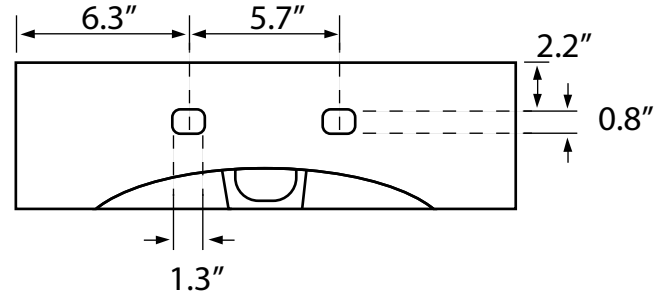

## Configurations

- Single Hole.
- Three Hole (8-inch centers).
- No Hole.

## Technical Information

Bowl type:	Single
Installation:	Wall mounted
Bowl dimensions:	Length: 18.1" Width: 18.1" Depth: 3.5"
Drain hole:	1.75"
Faucet hole:	1.38"
Hole configurations:	0, 1, 3
Weight:	30.83 lbs