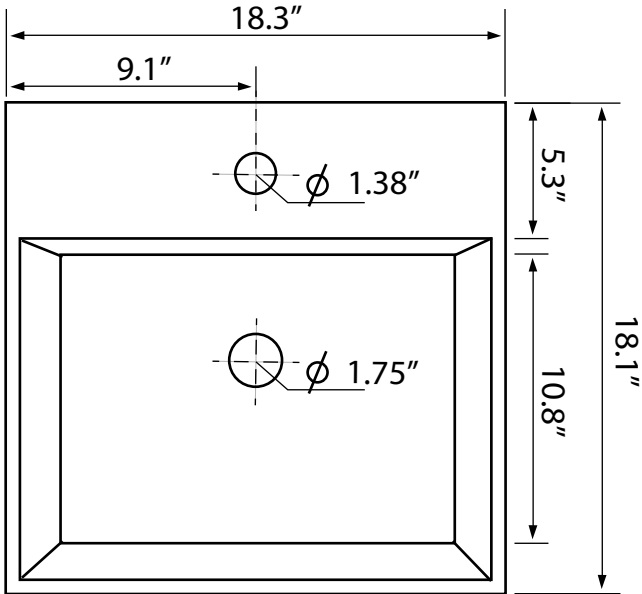

## Configurations

- Single Hole.
- Three Hole (8-inch centers).
- No Hole.

## Technical Information

Bowl type:	Single
Installation:	Wall mounted
Bowl dimensions:	Length: 18.1" Width: 18.1" Depth: 3.5"
Drain hole:	1.75"
Faucet hole:	1.38"
Hole configurations:	0, 1, 3
Weight:	30.83 lbs