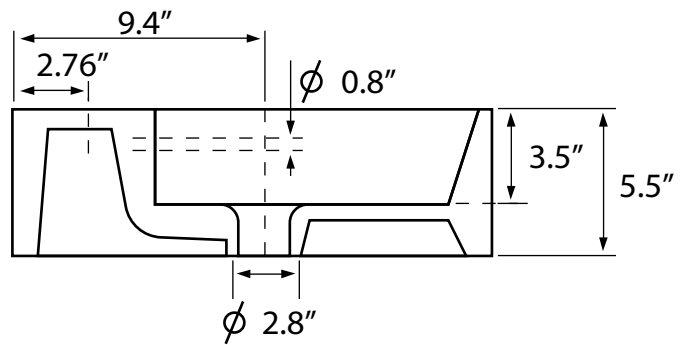

## Configurations

- Single Hole.
- Three Hole (8-inch centers).
- No Hole.

## Technical Information

Bowl type:	Single
Installation:	Wall mounted
Bowl dimensions:	Length: 18.1" Width: 18.1" Depth: 3.5"
Drain hole:	1.75"
Faucet hole:	1.38"
Hole configurations:	0, 1, 3
Weight:	30.83 lbs