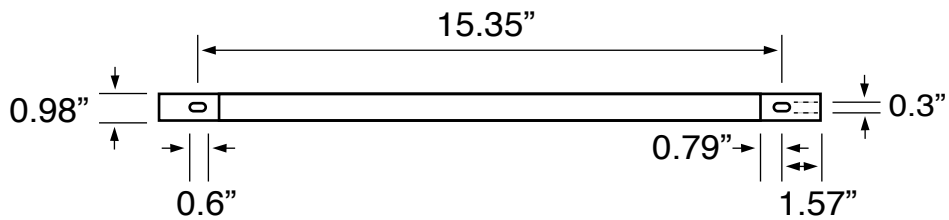

## Configurations

- Single Hole.
- Three Hole (8-inch centers).
- No Hole.

## Technical Information

Bowl type:	Single
Installation:	Wall mounted
Bowl dimensions:	Length: 18.1" Width: 18.1" Depth: 3.5"
Drain hole:	1.75"
Faucet hole:	1.38"
Hole configurations:	0, 1, 3
Weight:	30.83 lbs