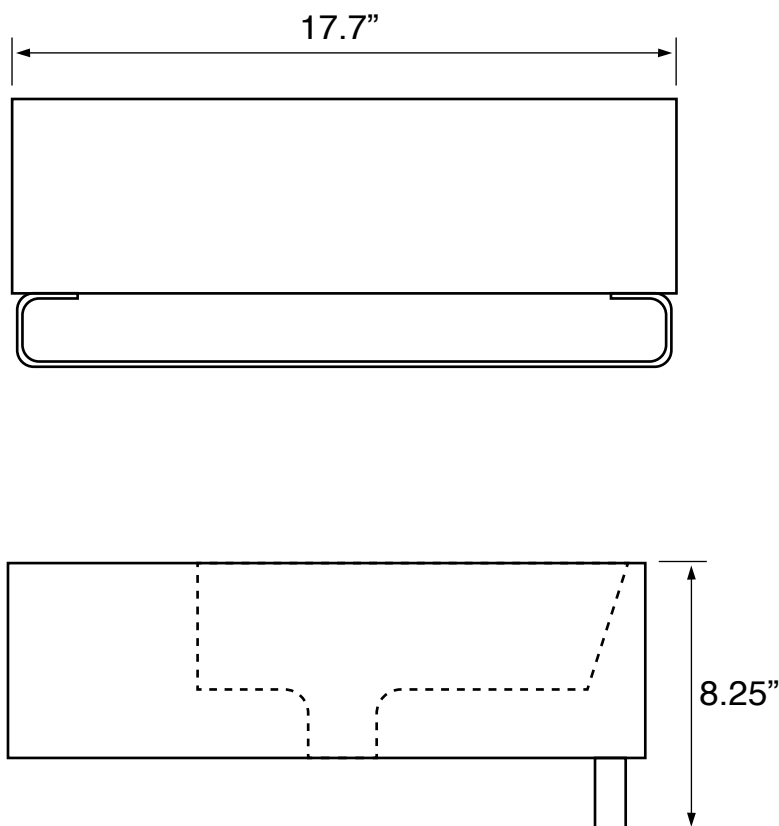

## Installation

- Wall mount installation.

## Configurations

- Single Hole.
- Three Hole (8-inch centers).
- No Hole.

## Technical Information

Bowl type:	Single
Installation:	Wall mounted
Bowl dimensions:	Length: 18.1" Width: 18.1" Depth: 3.5"
Drain hole:	1.75"
Faucet hole:	1.38"
Hole configurations:	0, 1, 3
Weight:	30.83 lbs