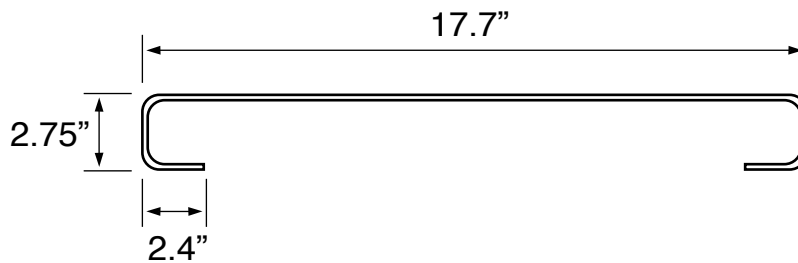

## Configurations

- Single Hole.
- Three Hole (8-inch centers).
- No Hole.

## Technical Information

Bowl type:	Single
Installation:	Wall mounted
Bowl dimensions:	Length: 18.1" Width: 18.1" Depth: 3.5"
Drain hole:	1.75"
Faucet hole:	1.38"
Hole configurations:	0, 1, 3
Weight:	30.83 lbs