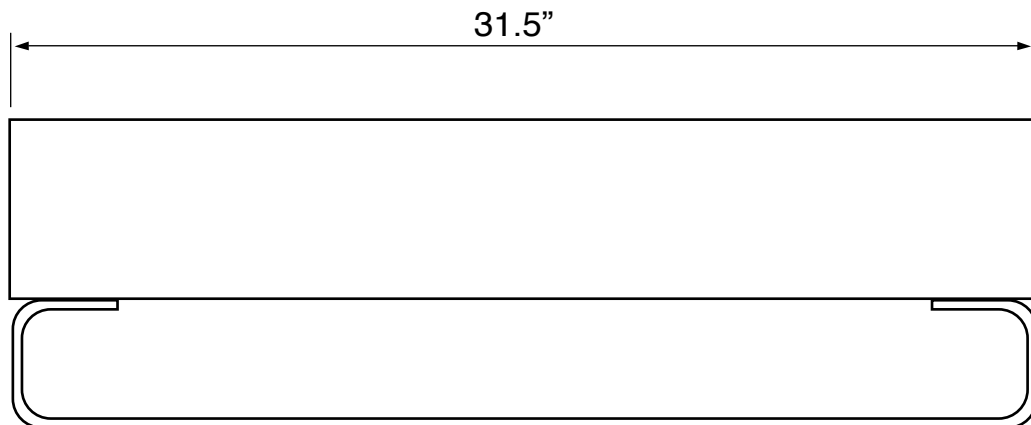

## Installation

- Wall mount installation.

## Configurations

- Single Hole.
- Three Hole (8-inch centers).
- No Hole.

## Technical Information

Bowl type:	Single
Installation:	Wall mounted
Bowl dimensions:	Length: 31" Width: 13" Depth: 3.1"
Drain hole:	1.75"
Faucet hole:	1.38"
Hole configurations:	0, 1, 3
Weight:	50 lbs