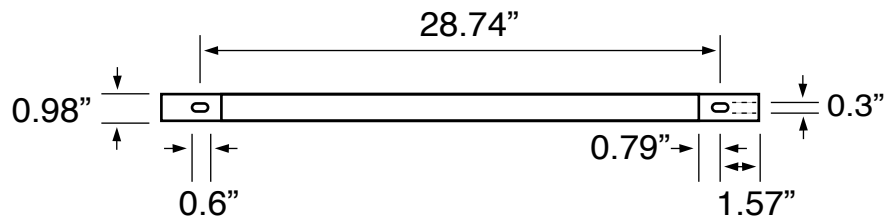

## Configurations

- Single Hole.
- Three Hole (8-inch centers).
- No Hole.

## Technical Information

Bowl type:	Single
Installation:	Wall mounted
Bowl dimensions:	Length: 31" Width: 13" Depth: 3.1"
Drain hole:	1.75"
Faucet hole:	1.38"
Hole configurations:	0, 1, 3
Weight:	50 lbs