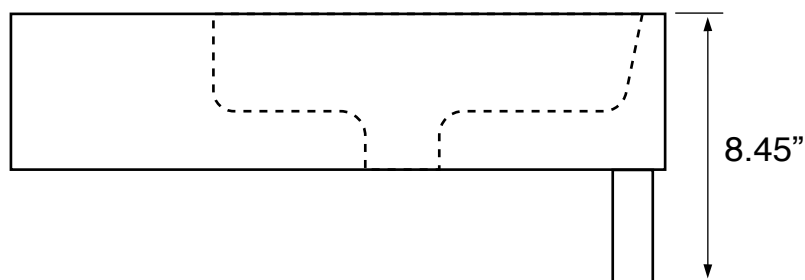

## Configurations

- Single Hole.
- Three Hole (8-inch centers).
- No Hole.

## Technical Information

Bowl type:	Single
Installation:	Wall mounted
Bowl dimensions:	Length: 31" Width: 13" Depth: 3.1"
Drain hole:	1.75"
Faucet hole:	1.38"
Hole configurations:	0, 1, 3
Weight:	50 lbs