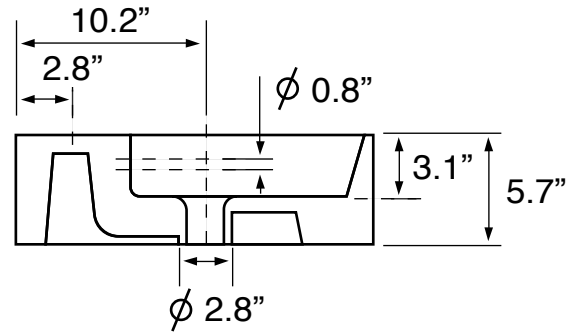

## Configurations

- Single Hole.
- Three Hole (8-inch centers).
- No Hole.

## Technical Information

Bowl type:	Single
Installation:	Wall mounted
Bowl dimensions:	Length: 31" Width: 13" Depth: 3.1"
Drain hole:	1.75"
Faucet hole:	1.38"
Hole configurations:	0, 1, 3
Weight:	50 lbs