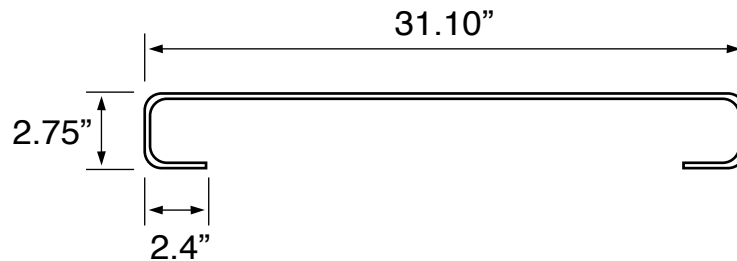

## Configurations

- Single Hole.
- Three Hole (8-inch centers).
- No Hole.

## Technical Information

Bowl type:	Single
Installation:	Wall mounted
Bowl dimensions:	Length: 31" Width: 13" Depth: 3.1"
Drain hole:	1.75"
Faucet hole:	1.38"
Hole configurations:	0, 1, 3
Weight:	50 lbs