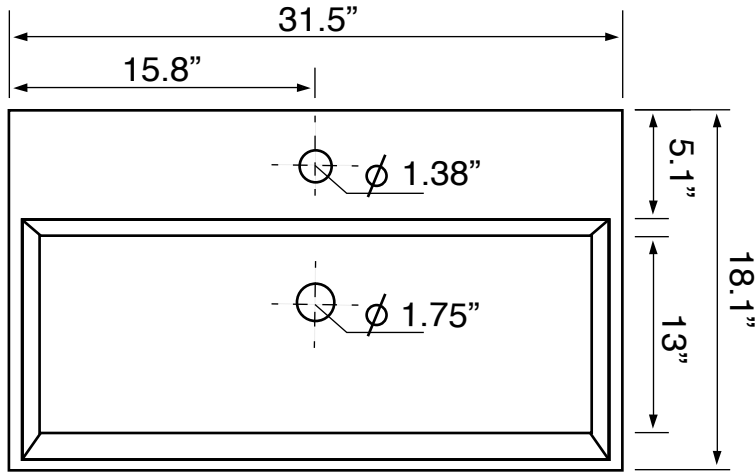

## Configurations

- Single Hole.
- Three Hole (8-inch centers).
- No Hole.

## Technical Information

Bowl type:	Single
Installation:	Wall mounted
Bowl dimensions:	Length: 31" Width: 13" Depth: 3.1"
Drain hole:	1.75"
Faucet hole:	1.38"
Hole configurations:	0, 1, 3
Weight:	50 lbs