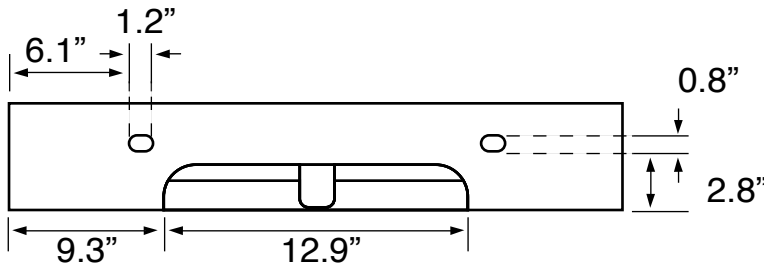

## Configurations

- Single Hole.
- Three Hole (8-inch centers).
- No Hole.

## Technical Information

Bowl type:	Single
Installation:	Wall mounted
Bowl dimensions:	Length: 31" Width: 13" Depth: 3.1"
Drain hole:	1.75"
Faucet hole:	1.38"
Hole configurations:	0, 1, 3
Weight:	50 lbs