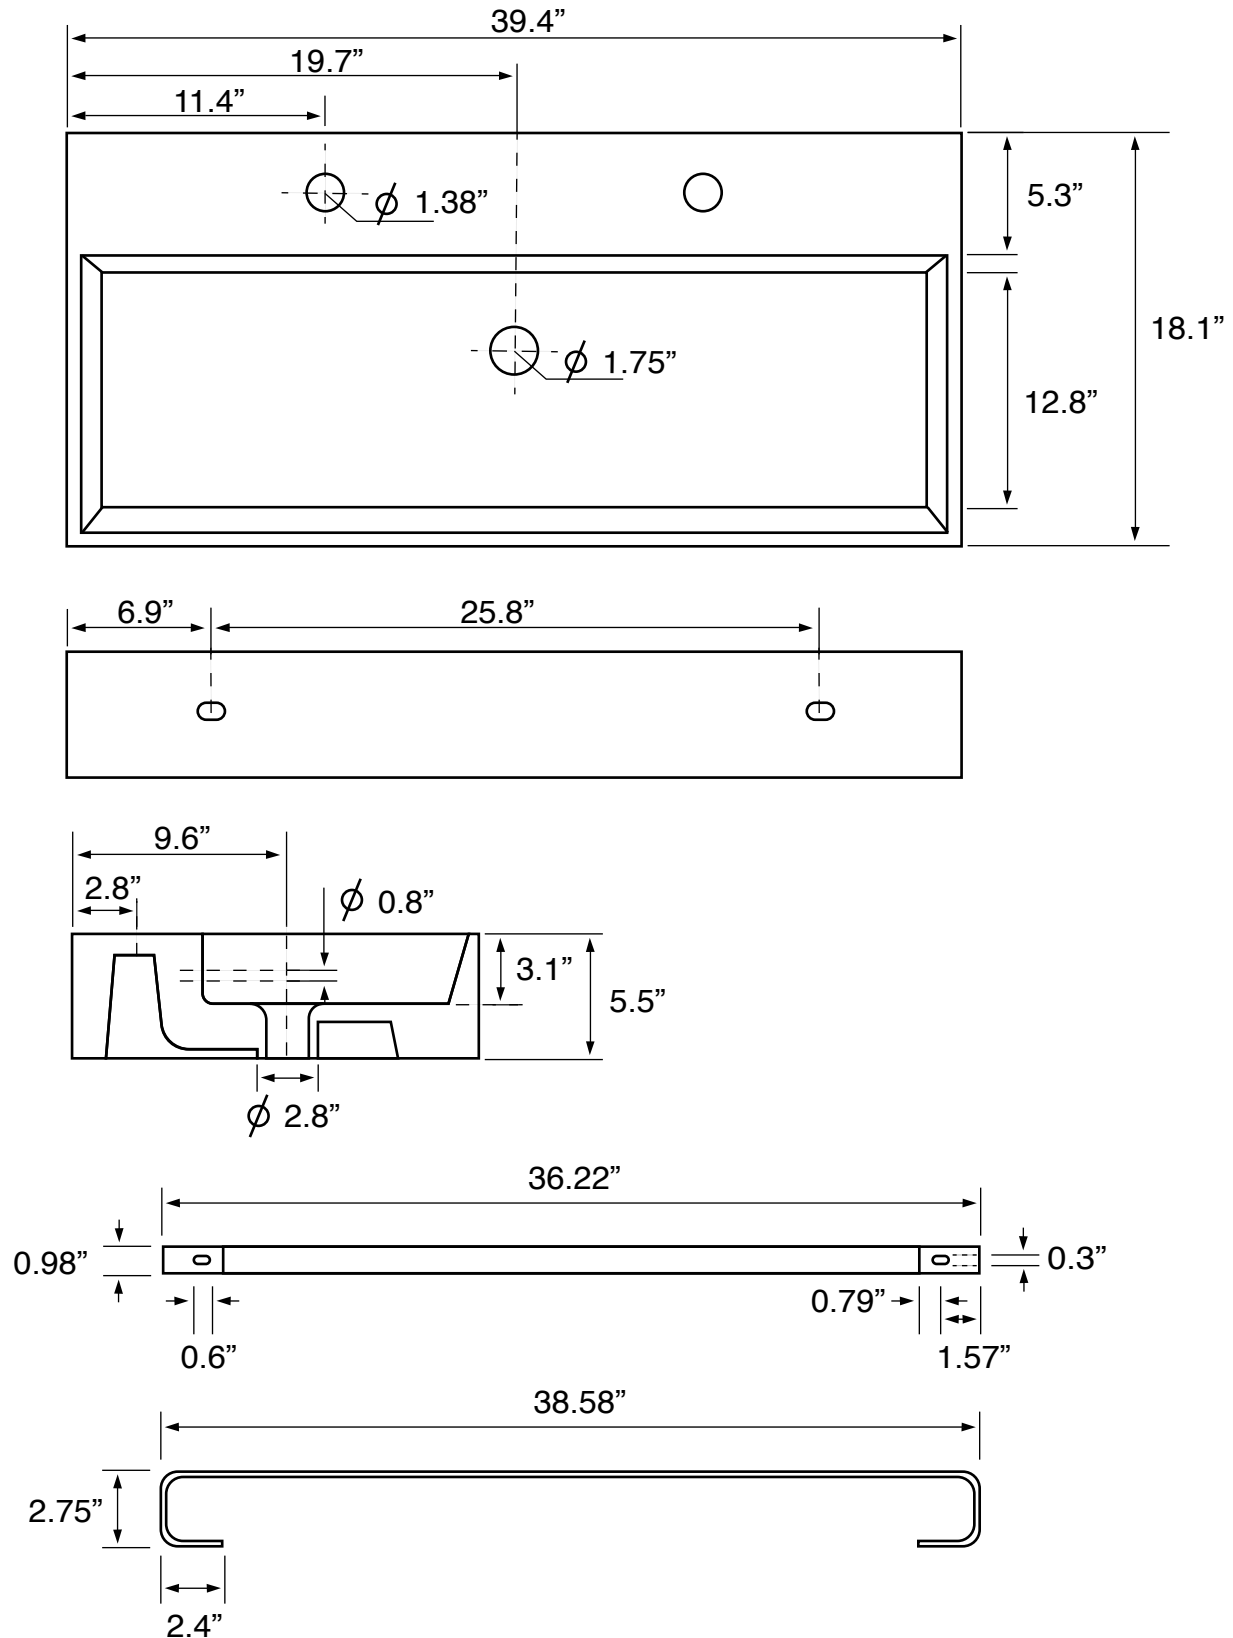

USA/Canada: 215.256.4197

Nameek's reserves the right to make revisions without notice to product specifications.
For more information, go to www.nameeks.com