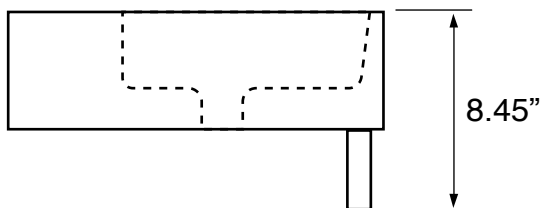

## Technical Information

Bowl type:	Single
Installation:	Wall mounted
Bowl dimensions:	Length: 39" Width: 12.8" Depth: 3.1"
Drain hole:	1.75"
Faucet hole:	1.38"
Hole configurations:	0, 2
Weight:	50 lbs