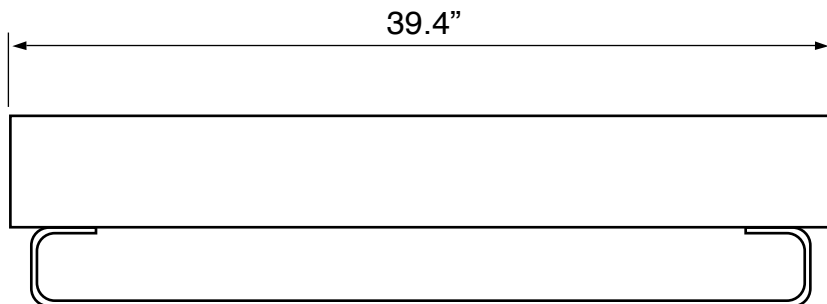

## Configurations

- Two Hole.
- No Hole.

## Technical Information

Bowl type:	Single
Installation:	Wall mounted
Bowl dimensions:	Length: 39" Width: 12.8" Depth: 3.1"
Drain hole:	1.75"
Faucet hole:	1.38"
Hole configurations:	0, 2
Weight:	50 lbs