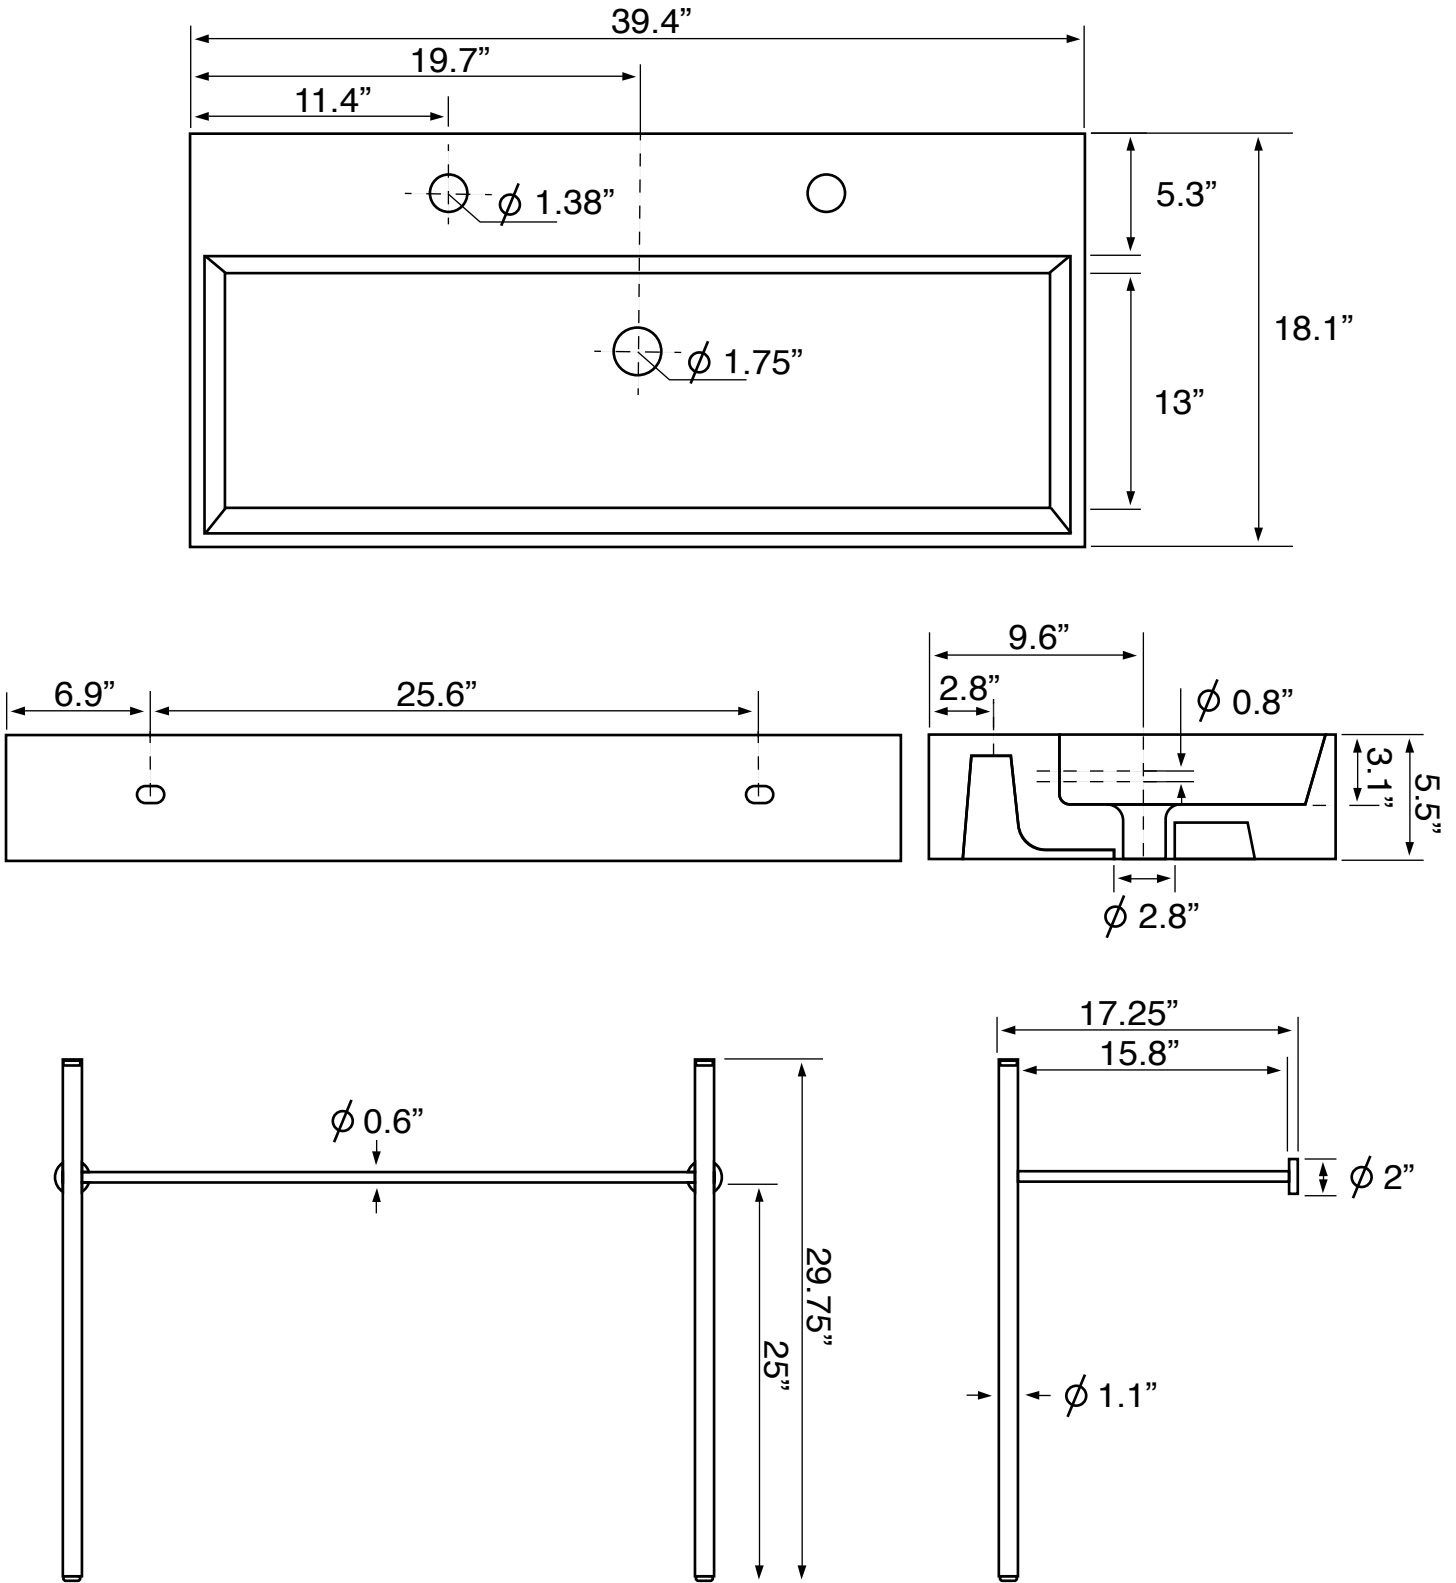

Features

- With overflow.
- Modern design.

Material

- White ceramic bathroom sink.
- Polished chrome brass console stand.

Installation

- Console installation.

Configurations

- Two Hole.
- No Hole.
- Six Hole (8-inch centers).

See website for warranty information details.

Technical Information

Bowl type:	Single
Installation:	Console
Bowl dimensions:	Length: 39" Width: 12.8" Depth: 3.1"
Drain hole:	1.75"
Faucet hole:	1.38"
Hole configurations:	0, 2
Weight:	50 lbs