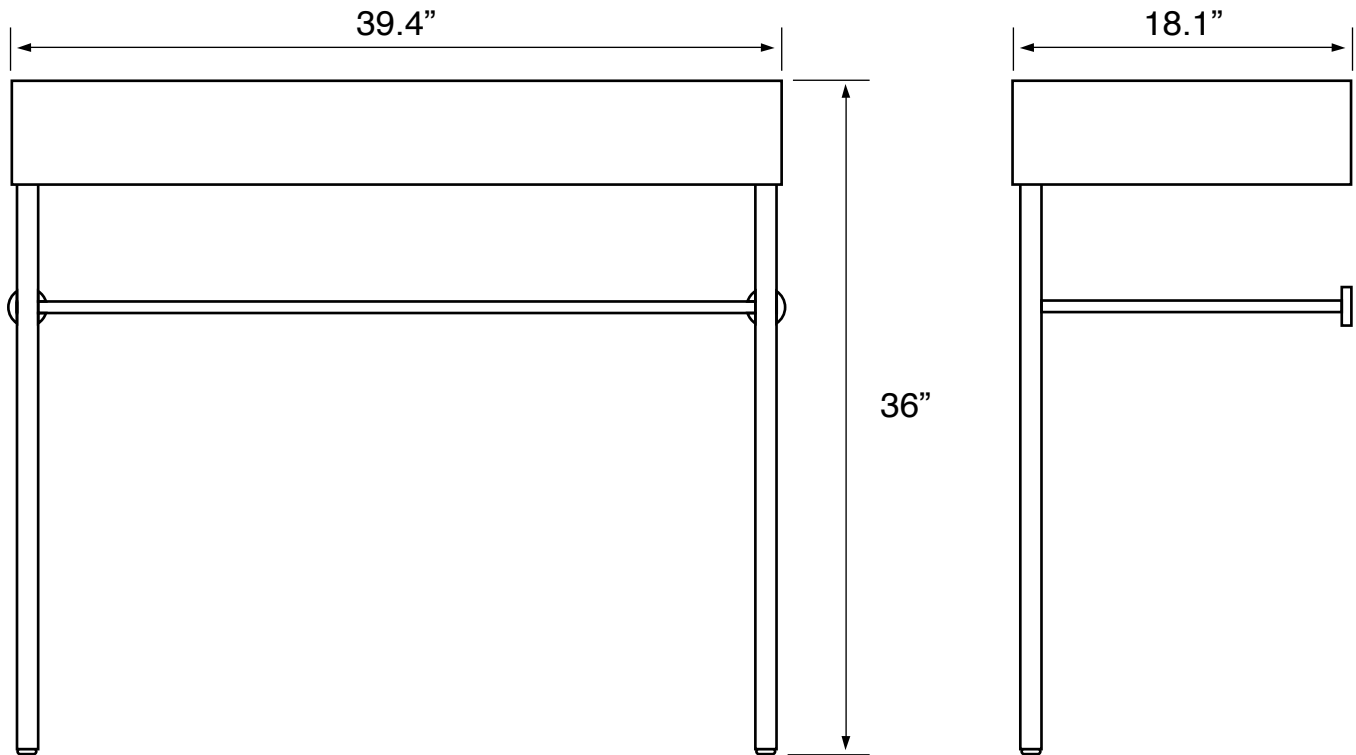

Features

- With overflow.
- Modern design.

Material

- White ceramic bathroom sink.
- Polished chrome brass console stand.

Installation

- Console installation.

Configurations

- Two Hole.
- No Hole.
- Six Hole (8-inch centers).

See website for warranty information details.

Technical Information

Bowl type:	Single
Installation:	Console
Bowl dimensions:	Length: 39" Width: 12.8" Depth: 3.1"
Drain hole:	1.75"
Faucet hole:	1.38"
Hole configurations:	0, 2
Weight:	50 lbs