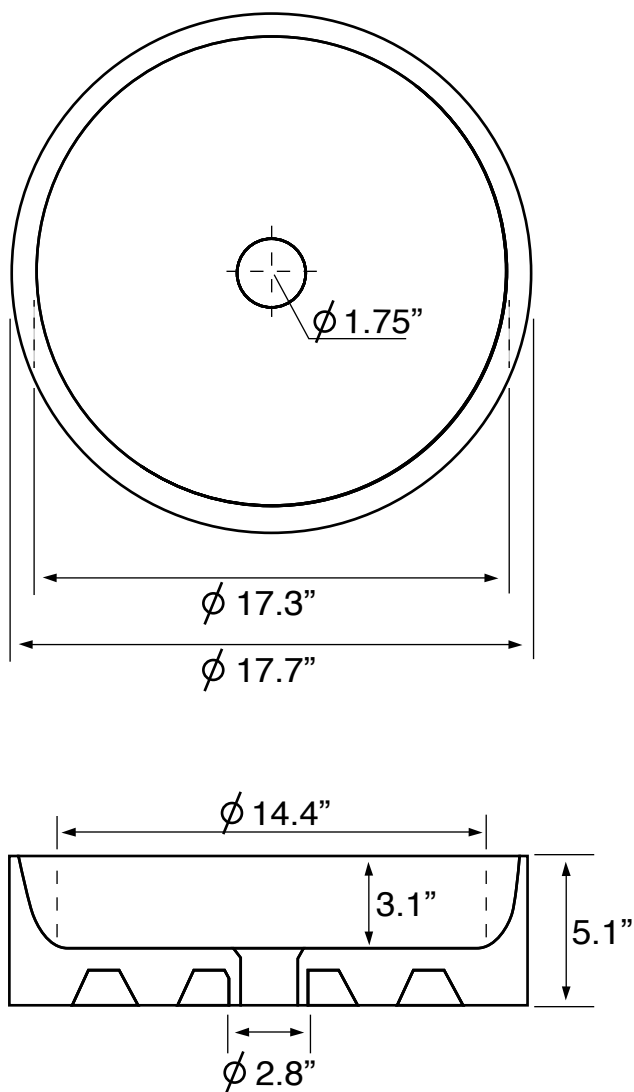

Features

- Without overflow.
- Modern design.

Material

- White ceramic bathroom sink.

Installation

- Vessel / above-counter installation.

Nameek's One-Year Limited Warranty

See website for warranty information details.

Technical Information

Bowl type:	Single
Installation:	Vessel
Bowl dimensions:	Depth: 3.1" Length: 17.3" Width: 17.3"
Drain hole:	1.75"
Weight:	19.82 lbs

Notes

Install this product according to the installation instructions.