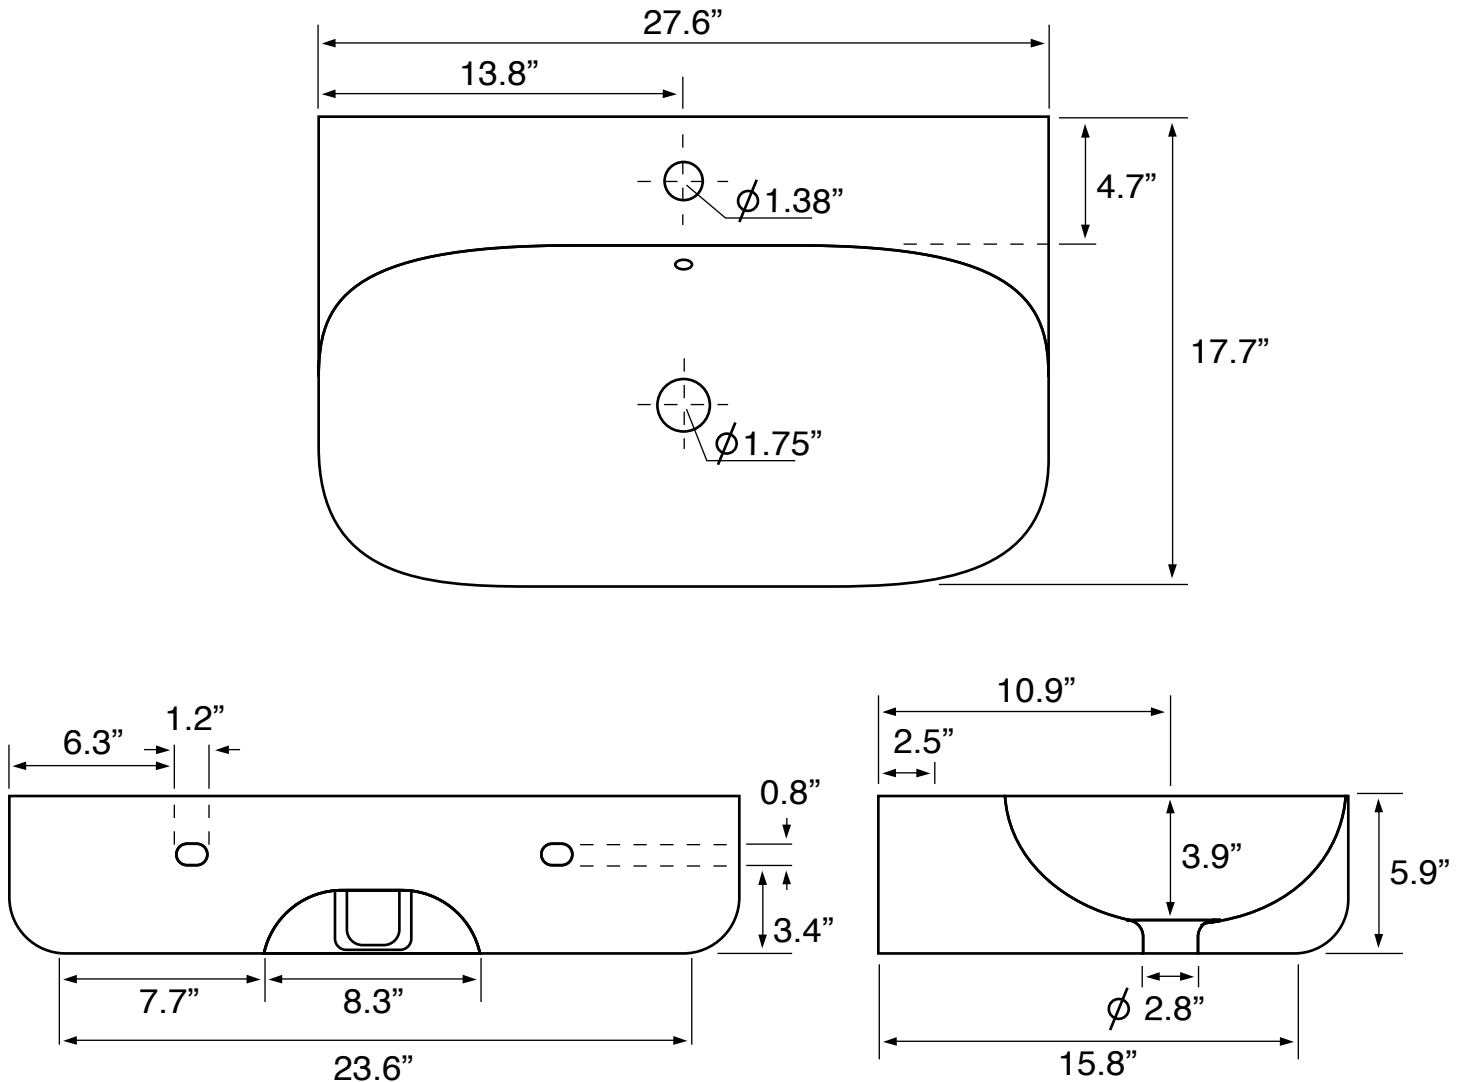

## Material

- White ceramic bathroom sink.

## Installation

- Wall mounted installation.

## Configurations

- Single Hole.

## Technical Information

Bowl type:	Single
Installation:	Wall mounted
Bowl dimensions:	Depth: 5.9" Width: 13" Length: 27.6"
Drain hole:	1.75"
Faucet hole:	1.38"
Hole configurations:	1
Weight:	37.5 lbs