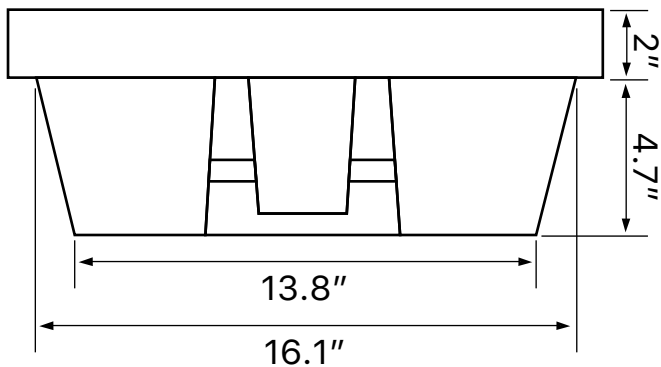

Features

- With overflow.
- Modern design.

Material

- White ceramic bathroom sink.

Installation

- Undermount installation.

Certifications/Codes

IAPMO Certified
US Standards Approved
Uniform Plumbing Code (UPC/cUPC)
National Plumbing Code of Canada
ASME A112.19.2-2018/CSA B45.1-18

Nameek's One-Year Limited Warranty

See website for warranty information details.

Technical Information

Bowl type:	Single
Installation:	Undermount
Bowl dimensions:	Length: 17.6" Width: 14.1" Depth: 4.7"
Drain hole:	1.75"
Weight:	20 lbs