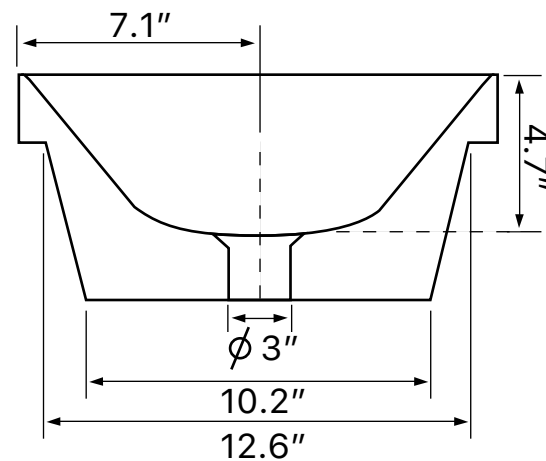

Features

- With overflow.
- Modern design.

Material

- White ceramic bathroom sink.

Installation

- Undermount installation.

Certifications/Codes

IAPMO Certified
US Standards Approved
Uniform Plumbing Code (UPC/cUPC)
National Plumbing Code of Canada
ASME A112.19.2-2018/CSA B45.1-18

Nameek's One-Year Limited Warranty

See website for warranty information details.

Technical Information

Bowl type:	Single
Installation:	Undermount
Bowl dimensions:	Length: 17.6" Width: 14.1" Depth: 4.7"
Drain hole:	1.75"
Weight:	20 lbs