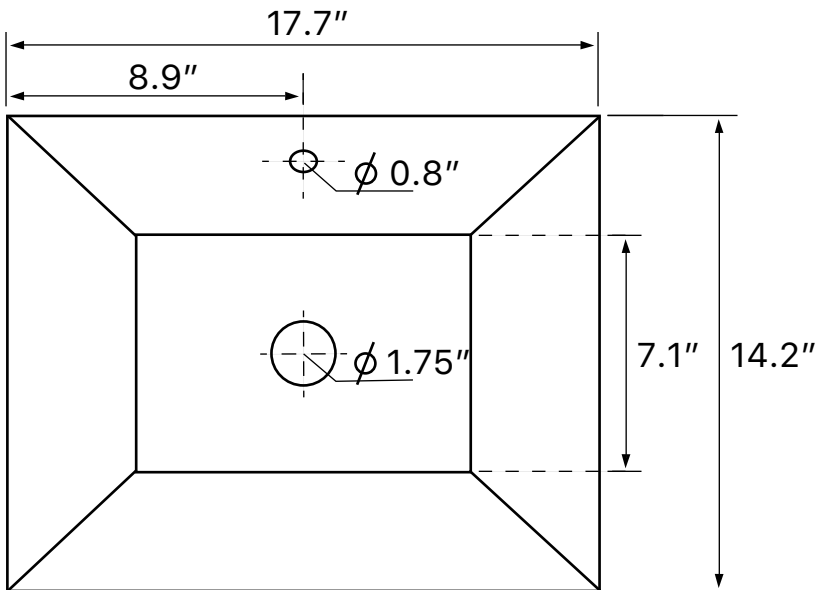

Features

- With overflow.
- Modern design.

Material

- White ceramic bathroom sink.

Installation

- Undermount installation.

Certifications/Codes

IAPMO Certified
US Standards Approved
Uniform Plumbing Code (UPC/cUPC)
National Plumbing Code of Canada
ASME A112.19.2-2018/CSA B45.1-18

Nameek's One-Year Limited Warranty

See website for warranty information details.

Technical Information

Bowl type:	Single
Installation:	Undermount
Bowl dimensions:	Length: 17.6" Width: 14.1" Depth: 4.7"
Drain hole:	1.75"
Weight:	20 lbs