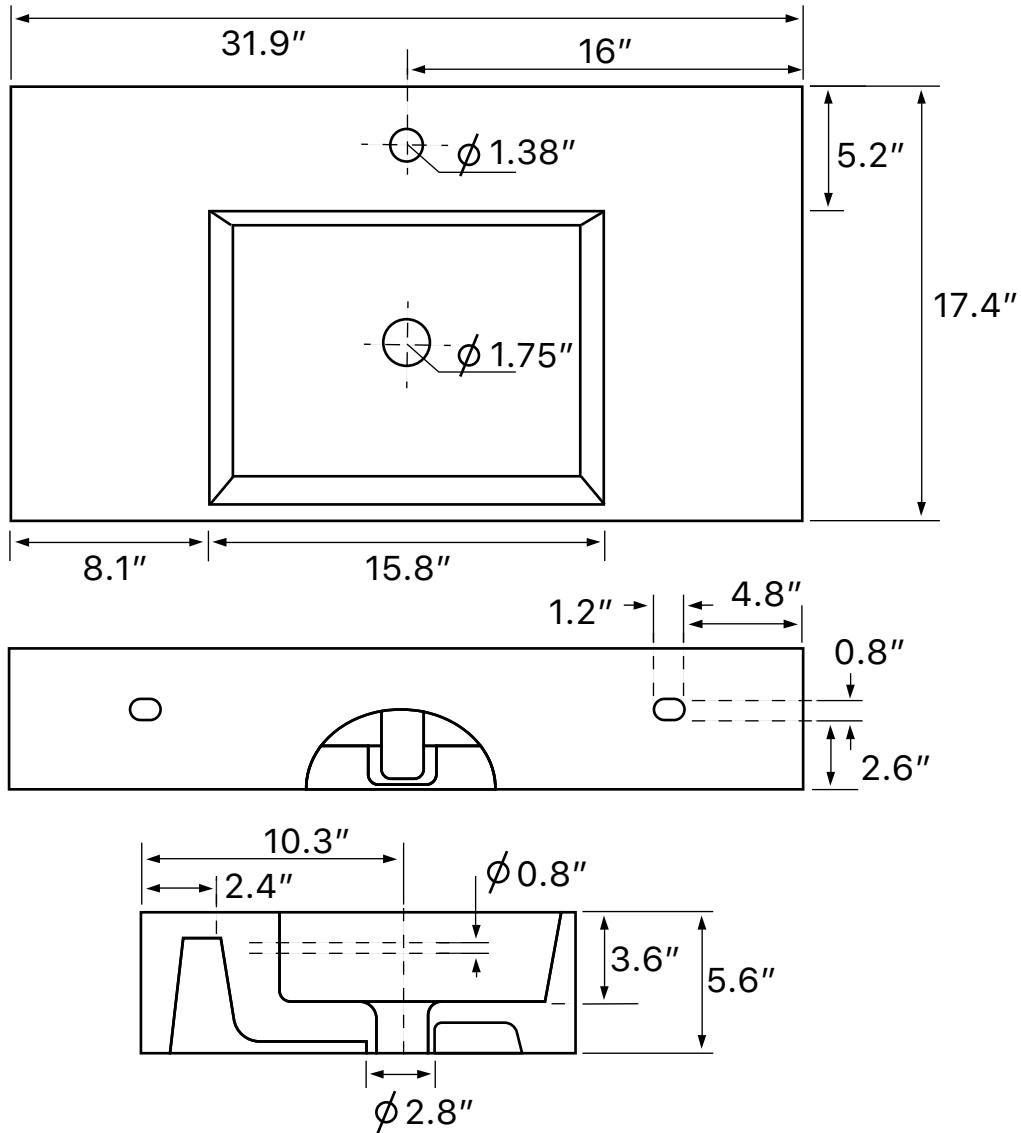

Features

- With overflow.
- Modern design.

Material

- White ceramic bathroom sink.

Installation

- Wall mount installation.
- Vessel / above-counter installation.

Configurations

- Single Hole.
- Three Hole (8-inch centers).
- No Hole.

Technical Information

Bowl type:	Single
Installation:	Wall mounted Vessel
Bowl dimensions:	Length: 15.8" Width: 12.2" Depth: 3.6"
Drain hole:	1.75"
Faucet hole:	1.38"
Hole configurations:	0, 1, 3
Weight:	37.48 lbs