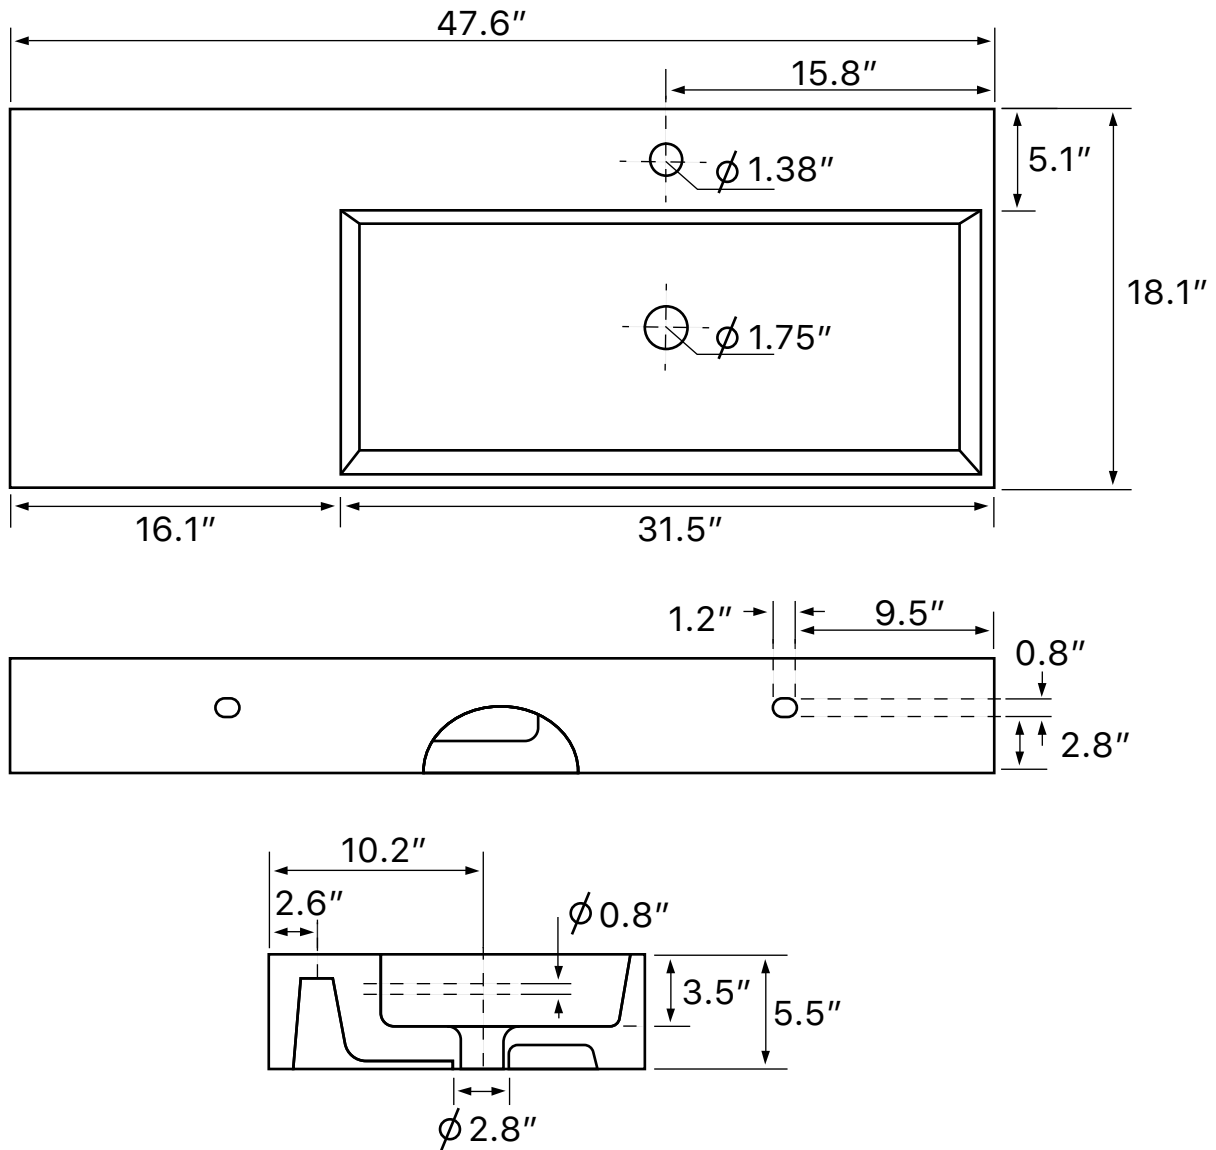

Features

- With overflow.
- Modern design.

Material

- White ceramic bathroom sink.

Installation

- Wall mount installation.
- Vessel / above-counter installation.

Configurations

- Single Hole.
- Three Hole (8-inch centers).
- No Hole.

Technical Information

Bowl type:	Single
Installation:	Wall mounted Vessel
Bowl dimensions:	Length: 31.5" Width: 13" Depth: 3.5"
Drain hole:	1.75"
Faucet hole:	1.38"
Hole configurations:	0, 1, 3
Weight:	55 lbs