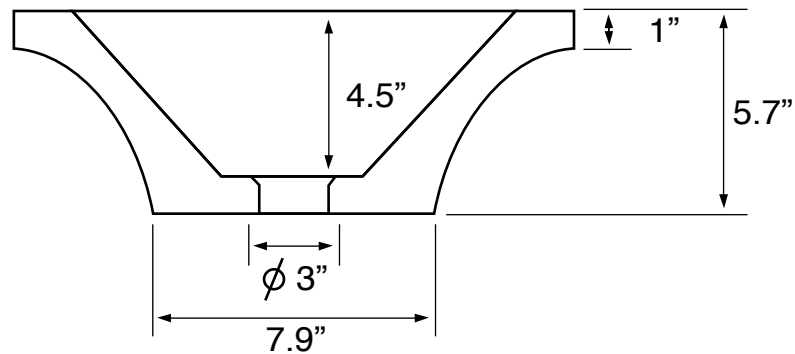

Features

- Without overflow.
- Modern design.

Material

- White ceramic bathroom sink.

Installation

- Vessel / above-counter installation.

Nameek's One-Year Limited Warranty

See website for warranty information details.

Technical Information

Bowl type:	Single
Installation:	Vessel
Bowl dimensions:	Depth: 4.7"
	Length: 20.9"
	Width: 13.4"
Drain hole:	1.75"
Weight:	28 lbs

Notes

Install this product according to the installation instructions.