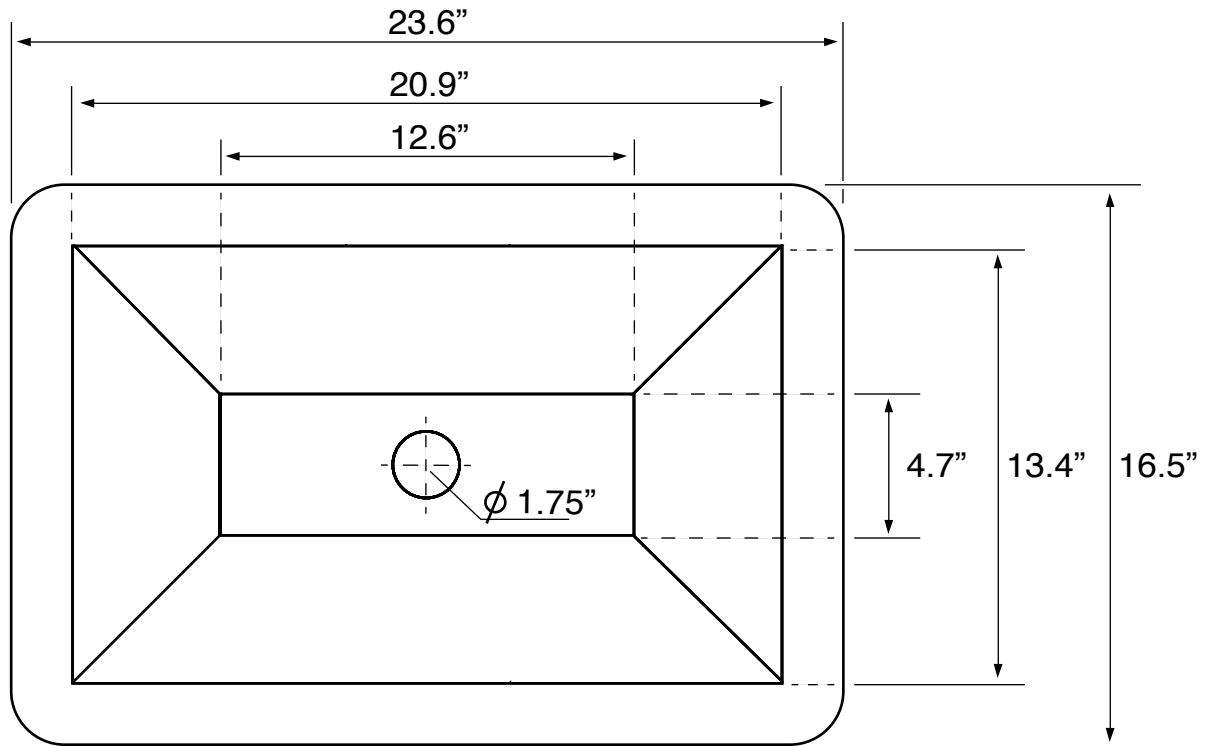

Features

- Without overflow.
- Modern design.

Material

- White ceramic bathroom sink.

Installation

- Vessel / above-counter installation.

Nameek's One-Year Limited Warranty

See website for warranty information details.

Technical Information

Bowl type:	Single
Installation:	Vessel
Bowl dimensions:	Depth: 4.7"
	Length: 20.9"
	Width: 13.4"
Drain hole:	1.75"
Weight:	28 lbs

Notes

Install this product according to the installation instructions.